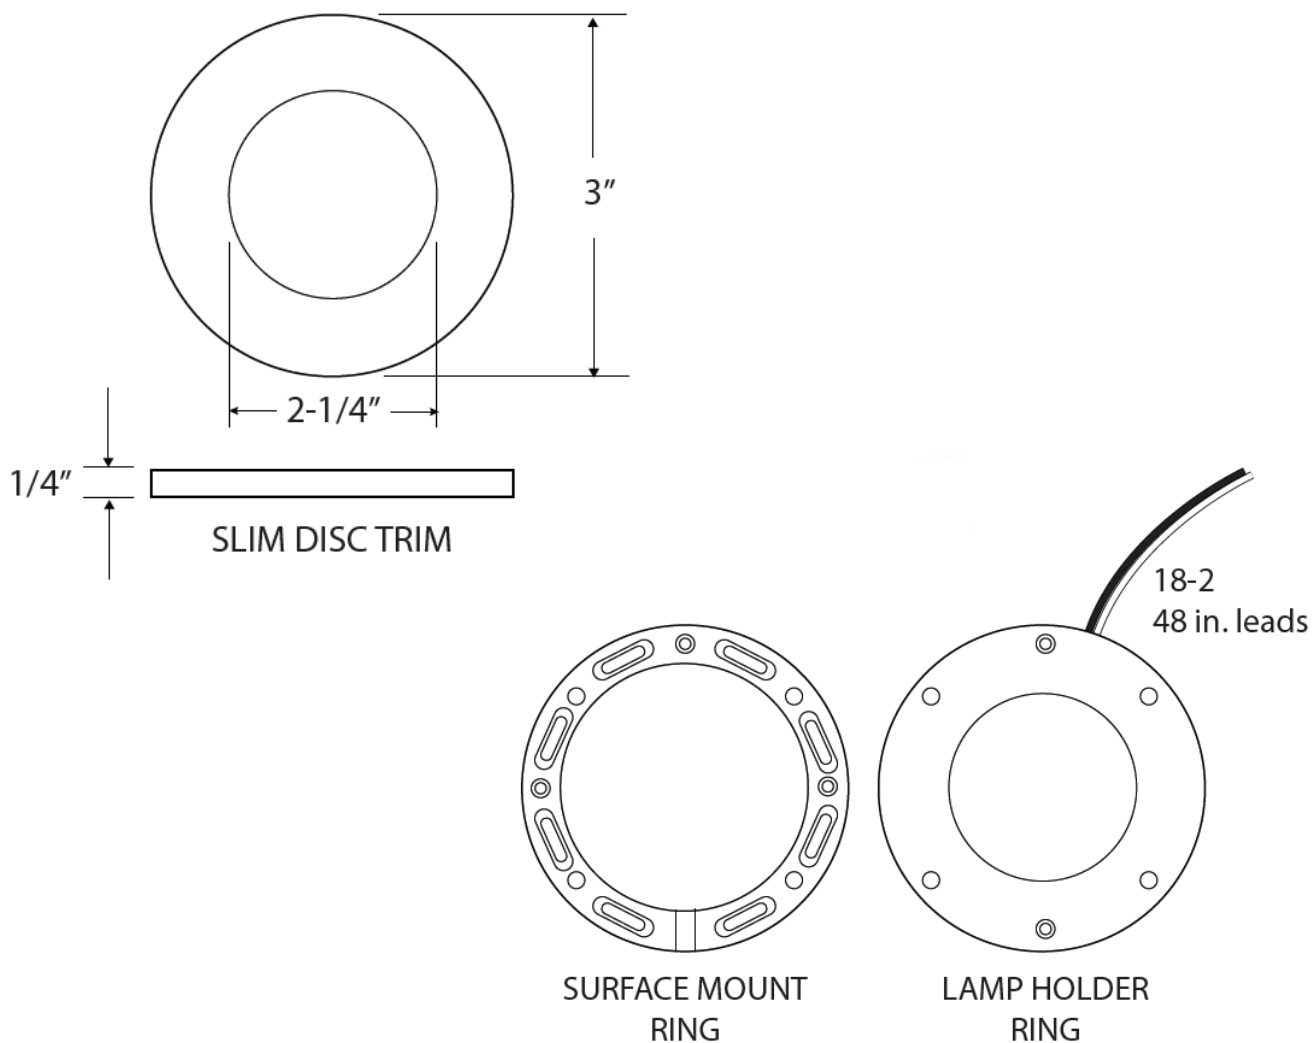

12VDC SLIM PUCK

SURFACE/RECESS MOUNT LED

DIMENSIONS

COMPATIBLE DIMMERS

Models
DIVA-CL
LUTRON-MAESTRO-MCL-153
LUTRON DIVA 303P
LUTRON CASETA-PD
LEVITON DECORA
LUTRON SKYLARK-CONTOUR-CL