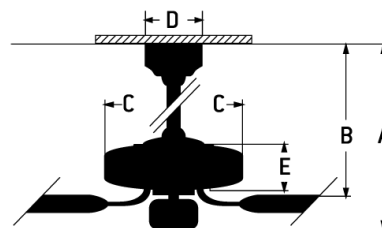

### Specs

Blade Sweep Opt (in.)	18
Blades	3
Blade Pitch (deg)	13
Motor Size (MM)	82x25
Amps at High Speed	0.44
Watts (Hi Speed)	50.73
Energy Guide Watts	39
Energy Guide CFM	1427
Energy Guide CFM_Watts	37
Energy Guide Est. Yearly	11
Energy Cost	
High Speed (CFM)	1868
Low Speed (CFM)	927
Carton Size (CU FT)	4.55
Bulb CCT	3000/4000/5000
Bulb Wattage	24
CRI	80
Light Kit Options	Integrated

### Dimensions

A:	15.12
B:	13.64
C:	22.24
D:	6.02
E:	4.17
Downrod Length (in.)	6

<b>Lumens</b>	1387
<b>Mounting Location</b>	Indoor
<b>Shipping Weight (lbs.)</b>	24.21
<b>UPS Oversized</b>	No
<b>Warranty</b>	Limited Lifetime Warranty