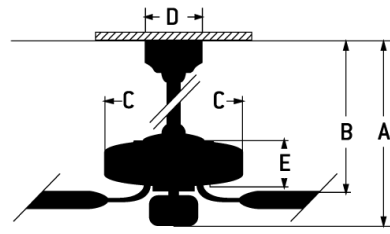

- Two options to Control fan: Included WIDC Handheld Control or Wi-Fi enabled Smart by Bond to use with most smart phones and devices
- Custom Bandeaux ABS Blades Included
- Dual Mount (Flat or Angled Ceiling up to 23°, Slope Mount with SMA180XXX adapter only-Sold Separately)
- Damp Rated
- Included (Optional) 1 x 18W Dimmable LED Bulb Optional Lens Cover Included
- Energy Saving, 6-Speed Reversible DC Motor
- 10 inch Downrod Included
- JA8 / Title 24 Compliant
- Energy Guide 4189 CFM, High Speed 5930 CFM

Specs

Dimensions

Blade Sweep Opt (in.)	60
Blades	3
Blade Pitch (deg)	14
Motor Size (MM)	125X30
Amps at High Speed	0.43
Watts (Hi Speed)	31.02
Energy Guide Watts	19
Energy Guide CFM	4189
Energy Guide CFM_Watts	217
Energy Guide Est. Yearly Energy Cost	5
High Speed (CFM)	5930
Low Speed (CFM)	2217
Carton Size (CU FT)	3.36
Bulb CCT	3000

A:	18.75
A: 2nd DR w/o Light	18.75
B:	12.75
C:	6.50
D:	6.03
E:	4.37
Downrod Length (in.)	10

Bulb Wattage	18
CRI	90
Light Kit Options	Included Optional
Lumens	832
Mounting Location	Damp
Shipping Weight (lbs.)	22.05
UPS Oversized	No
Warranty	Limited Lifetime Warranty