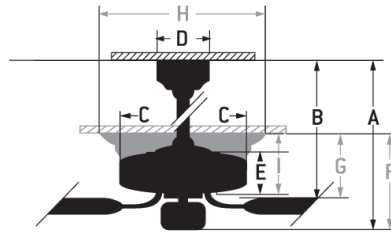

Mounting Location
Shipping Weight (lbs.)
UPS Oversized
Warranty

Indoor
21.78
No
Limited Lifetime Warranty

Craftmade • PO Box 612024 • Dallas, TX • 75261 • • • © 2024 All Rights Reserved