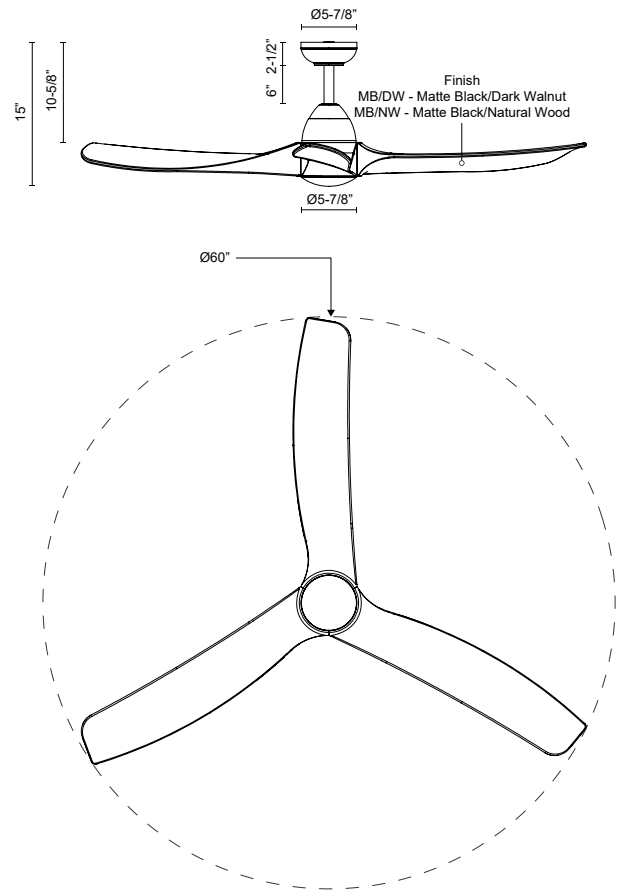

* For custom options, consult factory for details.

* For warranty information, please visit www.kuzcolighting.com/warranty

DESCRIPTION

Introducing the Baylor Carved Wood Blade Fan, where style meets innovation in perfect harmony. Crafted with meticulous detail and available in two exquisite finishes – dark walnut and natural oak wood – this fan is a statement piece that complements any decor. Its modern 3-blade design, adorned with sleek matte black accents, adds a touch of sophistication to any room. Choose your desired configuration, with or without the optional light kit, and experience the convenience of smart fan technology, powered by the Smart by Bond app, or opt for the included handheld remote for effortless control.

- Carved real wood blades
- Smart fan technology when you download the Smart by Bond App
- Handheld remote included
- Compatible with iHome, Alexa, and Google products
- Timed on/off options available

COMMENT

KUZCO

CANADA: 19054 28TH AVENUE - SURREY, BC V3Z 6M3

USA: 3035 E. LONE MOUNTAIN ROAD - LAS VEGAS, NV 89081

WWW.KUZCOLIGHTING.COM

© 2024 KUZCO LIGHTING. ALL RIGHTS RESERVED.