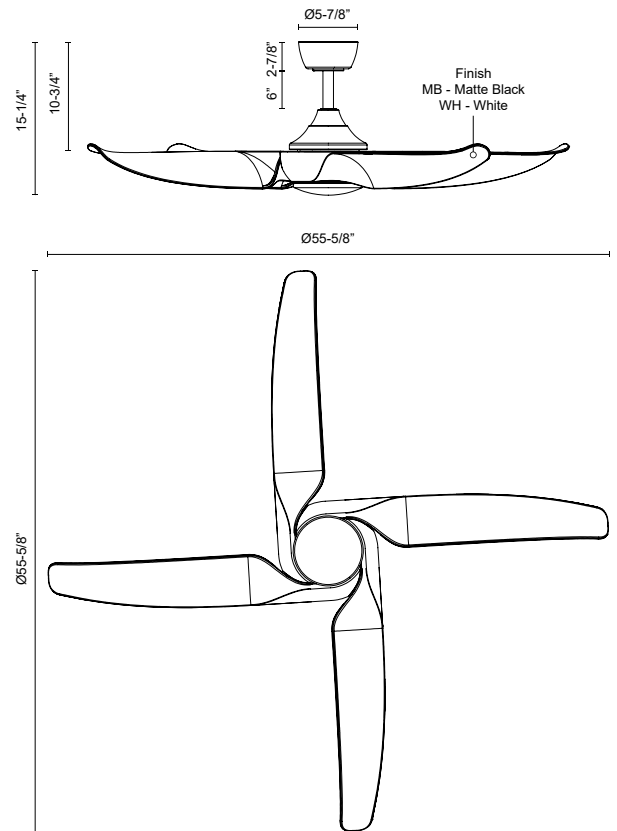

* For custom options, consult factory for details.

* For warranty information, please visit www.kuzcolighting.com/warranty

DESCRIPTION

Discover the Coronado Fan . a sleek and modern masterpiece with a hint of industrial flair. With its four blades and striking design, it effortlessly blends aesthetics with functionality. Available in two sizes and three distinctive finishes, the Coronado Fan adapts to your space and style seamlessly. Enjoy the convenience of a smart fan, controllable via the Smart by Bond app or the included handheld remote. With six adjustable speeds, a reverse function, and dimming capabilities on the light kit, the Coronado Fan redefines comfort and sophistication in one elegant package.

- Smart fan technology when you download the Smart by Bond App
- Handheld remote included
- Compatible with iHome, Alexa, and Google products
- Dimmable from 100-10%
- Timed on/off options available

COMMENT

KUZCO

CANADA: 19054 28TH AVENUE - SURREY, BC V3Z 6M3

USA: 3035 E. LONE MOUNTAIN ROAD - LAS VEGAS, NV 89081

WWW.KUZCOLIGHTING.COM

© 2024 KUZCO LIGHTING. ALL RIGHTS RESERVED.