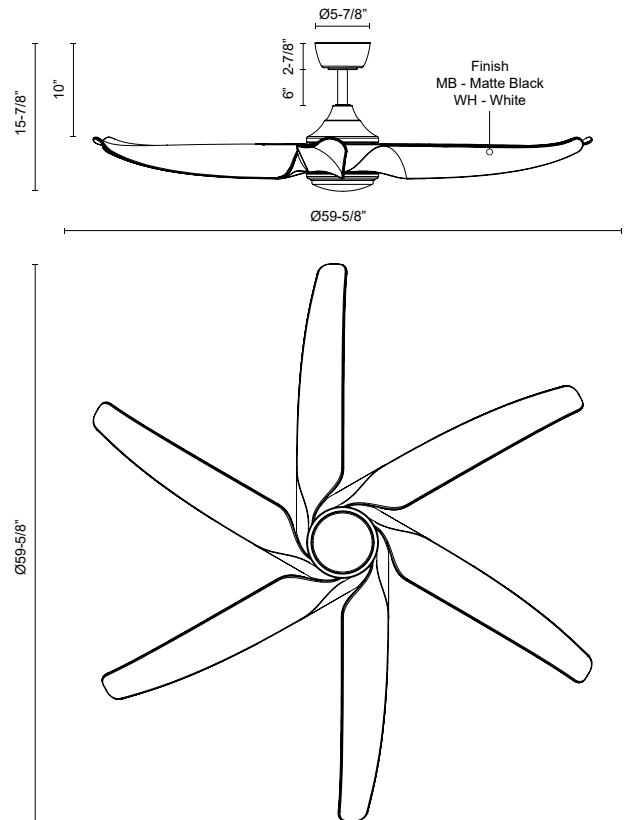

* For custom options, consult factory for details.

* For warranty information, please visit www.kuzcolighting.com/warranty

DESCRIPTION

Discover the Coronado Fan a sleek and modern masterpiece with a hint of industrial flair. With its four blades and striking design, it effortlessly blends aesthetics with functionality. Available in two sizes and three distinctive finishes, the Coronado Fan adapts to your space and style seamlessly. Enjoy the convenience of a smart fan, controllable via the Smart by Bond app or the included handheld remote. With six adjustable speeds, a reverse function, and dimming capabilities on the light kit, the Coronado Fan redefines comfort and sophistication in one elegant package.

- Smart fan technology when you download the Smart by Bond App
- Handheld remote included
- Compatible with iHome, Alexa, and Google products
- Dimmable from 100-10%
- Timed on/off options available

COMMENT

KUZCO

CANADA: 19054 28TH AVENUE - SURREY, BC V3Z 6M3

USA: 3035 E. LONE MOUNTAIN ROAD - LAS VEGAS, NV 89081

WWW.KUZCOLIGHTING.COM

© 2024 KUZCO LIGHTING. ALL RIGHTS RESERVED.