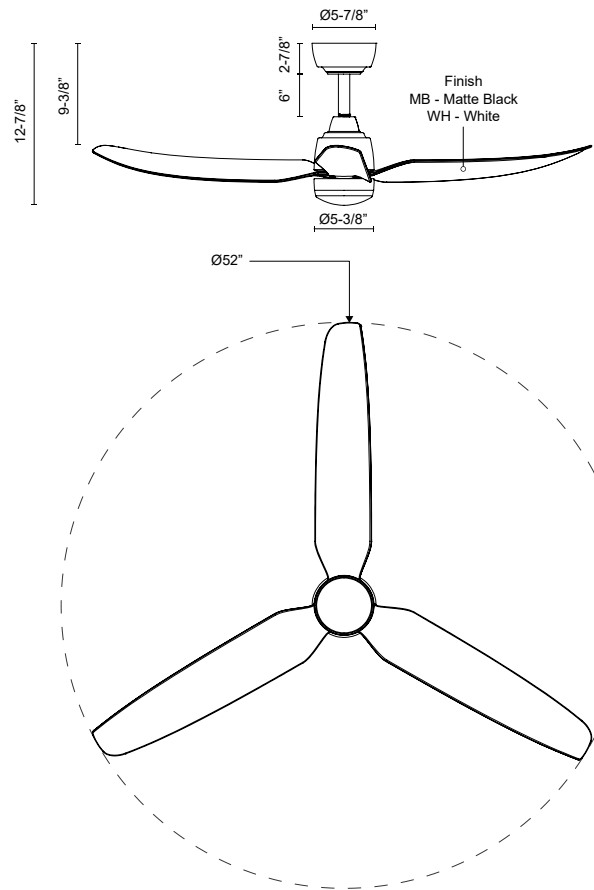

* For custom options, consult factory for details.

* For warranty information, please visit www.kuzcolighting.com/warranty

DESCRIPTION

Introducing the Hugo Fan – where modern sophistication meets handsome design. With its three sleek blades and two stunning finish options, Hugo adds a touch of elegance to any space. Customize your experience with the optional light kit, creating the perfect ambiance for any occasion. Stay in control with the convenience of smart fan technology, accessible through the Smart by Bond app or the included handheld remote. Featuring six adjustable speeds, a reverse function for year-round comfort, and dimming capabilities on the light kit, the Hugo Fan redefines convenience and style in one exquisite package.

- Smart fan technology when you download the Smart by Bond App
- Handheld remote included
- Compatible with iHome, Alexa, and Google products
- Light kit dimmable from 100-10%
- Timed on/off options available

COMMENT

KUZCO

CANADA: 19054 28TH AVENUE - SURREY, BC V3Z 6M3

USA: 3035 E. LONE MOUNTAIN ROAD - LAS VEGAS, NV 89081

WWW.KUZCOLIGHTING.COM

© 2024 KUZCO LIGHTING. ALL RIGHTS RESERVED.