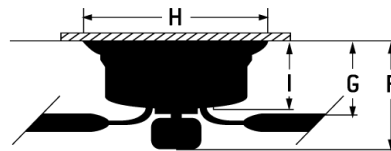

CRAFTMADE™

Cam Indoor Ceiling Fan - CAM54xxx4

Cam Ceiling Fan (Blades Included)

Color

Low ceiling? No Problem! Part of our Low Ceiling Solutions Series, the Cam 54" updated flushmount ceiling fan offers smooth lines and a low-profile body with four sleek blades, an integrated 20W dimmable LED 3 CCT 3000-5000K light with optional lens cover, and is easily controlled with either the included remote control or the integrated WIFI featuring breeze and timer functions compatible for use with most smart home devices, smart phones and systems.

Specs

Blade Sweep Opt (in.)	54
Blades	4
Blade Pitch (deg)	16
Motor Size (MM)	DC-153x12
Amps at High Speed	0.44
High Speed (CFM)	5602
Low Speed (CFM)	1458
Energy Guide Watts	21
Energy Guide CFM	3680
Energy Guide CFM_Watts	178
Energy Guide Est. Yearly Energy Cost	6
Watts (Hi Speed)	33.35
Carton Size (CU FT)	2.88
Bulb CCT	3000/4000/5000
Bulb Wattage	20
CRI	90
Light Kit Options	IncludedOptional
Lumens	1177
Mounting Location	Indoor
Shipping Weight (lbs.)	21.61
Warranty	Limited Lifetime Warranty

Dimensions

F: w/o Light Kit	1.77
F: w/ Light Kit	13.03
G:	11.14
H:	12.05
I:	1.77

UPS Oversized

No

Craftmade • PO Box 612024 • Dallas, TX • 75261 • • • © 2024 All Rights Reserved