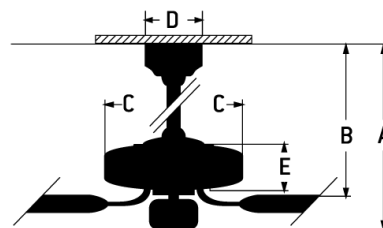

### Specs

Blade Sweep Opt (in.)	52
Blades	5
Blade Pitch (deg)	12
Motor Size (MM)	DC/153x12
Amps at High Speed	0.46
Watts (Hi Speed)	32.35
Energy Guide Watts	20
Energy Guide CFM	2889
Energy Guide CFM_Watts	143
Energy Guide Est. Yearly Energy Cost	6
High Speed (CFM)	4370
Low Speed (CFM)	1209.99
Carton Size (CU FT)	1.42
Bulb CCT	3000
Bulb Wattage	18
CRI	93
Light Kit Options	Integrated

### Dimensions

A:	16.37
B:	10.79
C:	7.32
D:	5.91
E:	2.72
Downrod Length (in.)	6

<b>Lumens</b>	1119.70
<b>Mounting Location</b>	Indoor
<b>Shipping Weight (lbs.)</b>	16.67
<b>UPS Oversized</b>	No
<b>Warranty</b>	Limited Lifetime Warranty