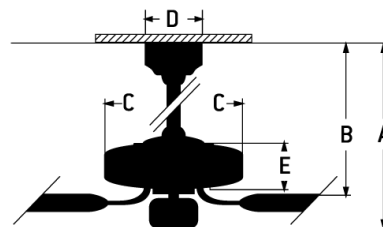

- Two options to Control fan: Included WIDC Handheld Control or Wi-Fi enabled Smart by Bond to use with most smart phones and devices
- Custom Chilz ABS Blades Included
- Dual Mount (Flat or Angled Ceiling up to 23°, Slope Mount with SMA180XXX adapter only-Sold Separately)
- Damp Rated
- Included (Optional) 1 x 20 Watt Dimmable LED Bulb Optional Lens Cover Included
- Energy Saving, 6-Speed Reversible DC Motor
- 6" Downrod Included
- JA8/Title24 Compliant
- Energy Guide 6300 CFM, High Speed 8489 CFM

### Specs

Blade Sweep Opt (in.)	72
Blades	6
Blade Pitch (deg)	12.70
Motor Size (MM)	165x73
Amps at High Speed	0.40
Watts (Hi Speed)	29.50
Energy Guide Watts	19
Energy Guide CFM	6300
Energy Guide CFM_Watts	333
Energy Guide Est. Yearly	5
Energy Cost	
High Speed (CFM)	8489
Low Speed (CFM)	3819
Carton Size (CU FT)	2.66
Bulb CCT	3000
Bulb Wattage	20
CRI	90
Light Kit Options	IncludedOptional
Lumens	983
Mounting Location	Damp

### Dimensions

A:	15.72
A: 2nd DR w/o Light	14.63
B:	10.77
C:	9.13
D:	6.03
E:	2.09
Downrod Length (in.)	6

Shipping Weight (lbs.)	26.68
UPS Oversized	No
Warranty	Limited Lifetime Warranty
Finish	Flat Black