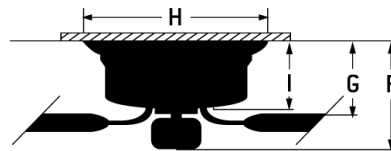

Dimensions

F: w/o Light Kit	6.50
F: w/ Light Kit	10.63
G:	7.60
H:	10.47
I:	6.50