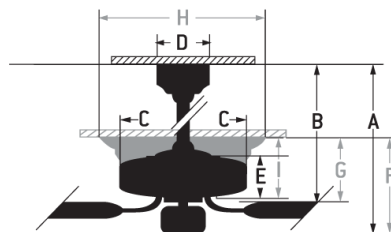

- Standard Pull Chain Speed Control
- Custom Reversible Decorator's Choice 3 Light Kit Blades Included Brushed Nickel/Walnut
- Tri-Mount (Flat, Semi-flush) or Angled Ceiling up to 23°
- Suitable for Indoor only
- Integrated 3 x 5.5 Watt LED Bulb Light Kit (Dimmable)
- Standard, 3-Speed Reversible Motor
- 4 inch Downrod Included
- Energy Guide 2682 CFM, High Speed 3655 CFM

### Specs

Blade Sweep Opt (in.)	52
Blades	5
Blade Pitch (deg)	12
Motor Size (MM)	153x12
Amps at High Speed	0.49
Watts (Hi Speed)	59.30
Energy Guide Watts	38
Energy Guide CFM	2429
Energy Guide CFM_Watts	63
Energy Guide Est. Yearly	11
Energy Cost	
High Speed (CFM)	3237
Low Speed (CFM)	1456
Shipping Weight (lbs.)	16.01
Carton Size (CU FT)	1.26
Bulb CCT	3000
Bulb Wattage	5.50
CRI	80
Light Kit Options	Integrated
Lumens	1656.99
Mounting Location	Indoor
Shipping Weight (lbs.)	17.10

### Dimensions

A:	16.57
B:	9.44
C:	11.65
D:	5.12
E:	3.92
F: w/ Light Kit	14.76
F: w/o Light Kit	3.92
G:	6.69
H:	5.12
I:	3.92
Downrod Length (in.)	4

UPS Oversized  
Warranty

No  
Limited Lifetime Warranty