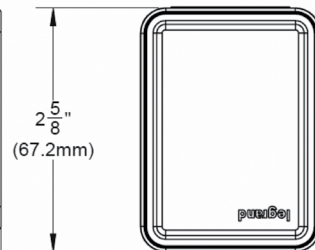

Dimensions

dash Desktop Power Center Ordering Information

Catalog No./Item	Description/Specifications
D3RUR6XRWC D3RUR6XRGC	<p>3-Cube dash Desktop Power Center - Unit includes, from left-to-right, 15A tamper-resistant receptacle, combo 15W USB A/C port, and 15A tamper-resistant outlet. Unit comes with a 6' (1.83m) braided fabric power cord. Includes an edge mount and under-table mount for above and below surface mounting. Available in white (D3RUR6XRWC) or graphite (D3RUR6XRGC).</p> <p>Country of Origin: China</p>

Dimensions

dash Desktop Power Center Ordering Information

Catalog No./Item

Description/Specifications

D4RRRU6XRWC
D4RRRU6XRGC

4-Cube dash Desktop Power Center - Unit includes, from left-to-right, three (3) 15A tamper-resistant receptacles, and a combo 15W USB A/C port. Unit comes with a 6' braided fabric power cord. Includes an edge mount and under-table mount for above and below surface mounting. Available in white (D4RRRU6XRWC) or graphite (D4RRRU6XRGC).