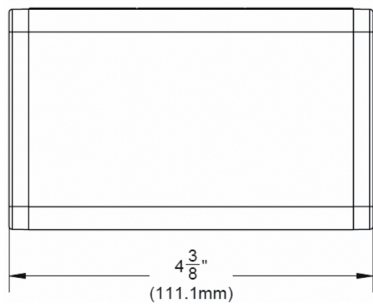

Dimensions