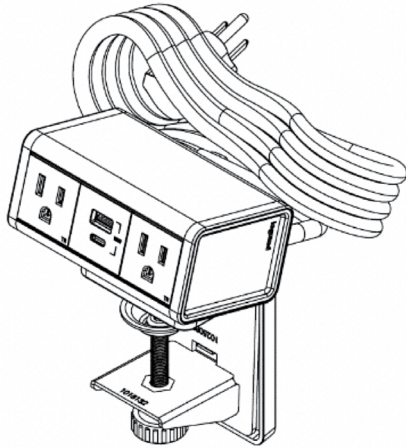

Warranty: Standard One Year

3rd Party Compliance: cETLus Listed to UL962A

RoHS, Prop 65 compliant

Mounting Options

Mounting Kit (included) – Kit includes both an edge mount and an under-table bracket mount. The edge mount shroud can be used with a clamp or screwed directly to the edge of the work surface. The two-piece clamp allows the desktop power center to be installed against partition walls without dismantling them with outlets upward facing. The right-angle screw-in mounting plate allows the outlets to be mounted underneath the table with the outlets facing forward.

Edge Mount:

Install with either clamp or screws

Under-table Mount:

dash Desktop Power Center Ordering Information

Catalog No./Item	Description/Specifications
D2RU6XRWC D2RU6XRGC	<p>2-Cube dash Desktop Power Center - Unit includes, from left-to-right, 15A tamper-resistant receptacle and combo 15W USB A/C port. Unit comes with a 6' (1.83m) braided fabric power cord. Includes an edge mount and under-table mount for above and below surface mounting. Available in white (D2RU6XRWC) or graphite (D2RU6PRGC).</p> <p>Country of Origin: China</p>

Dimensions

dash Desktop Power Center Ordering Information

Catalog No./Item	Description/Specifications
D3RUR6XRWC D3RUR6XRGC	<p>3-Cube dash Desktop Power Center - Unit includes, from left-to-right, 15A tamper-resistant receptacle, combo 15W USB A/C port, and 15A tamper-resistant outlet. Unit comes with a 6' (1.83m) braided fabric power cord. Includes an edge mount and under-table mount for above and below surface mounting. Available in white (D3RUR6XRWC) or graphite (D3RUR6XRGC).</p> <p>Country of Origin: China</p>