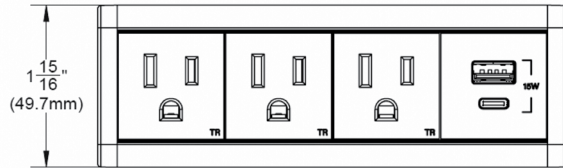

Dimensions

NOTE: All brand and product names referenced in this document are registered trademarks or trademarks of their respective holders.

Legrand, North America
60 Woodlawn Street
West Hartford, CT 06110
1.877.BY.LEGRAND (295.3472)
www.legrand.us

Canada
1.800.723.5175 • 905.738.9195
www.legrand.ca