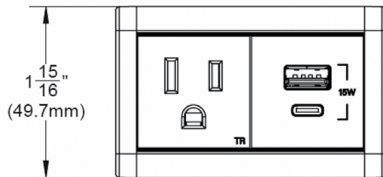

Edge Mount:

Install with either clamp or screws

Under-table Mount:

dash Desktop Power Center Ordering Information

Catalog No./Item	Description/Specifications
D2RU6XRWC D2RU6XRGC	<p>2-Cube dash Desktop Power Center - Unit includes, from left-to-right, 15A tamper-resistant receptacle and combo 15W USB A/C port. Unit comes with a 6' (1.83m) braided fabric power cord. Includes an edge mount and under-table mount for above and below surface mounting. Available in white (D2RU6XRWC) or graphite (D2RU6PRGC).</p> <p>Country of Origin: China</p>

Dimensions

dash Desktop Power Center Ordering Information

Catalog No./Item	Description/Specifications
D3RUR6XRWC D3RUR6XRGC	<p>3-Cube dash Desktop Power Center - Unit includes, from left-to-right, 15A tamper-resistant receptacle, combo 15W USB A/C port, and 15A tamper-resistant outlet. Unit comes with a 6' (1.83m) braided fabric power cord. Includes an edge mount and under-table mount for above and below surface mounting. Available in white (D3RUR6XRWC) or graphite (D3RUR6XRGC).</p> <p>Country of Origin: China</p>

Dimensions

dash Desktop Power Center Ordering Information

Catalog No./Item

Description/Specifications

D4RRRU6XRWC
D4RRRU6XRGC

4-Cube dash Desktop Power Center - Unit includes, from left-to-right, three (3) 15A tamper-resistant receptacles, and a combo 15W USB A/C port. Unit comes with a 6' braided fabric power cord. Includes an edge mount and under-table mount for above and below surface mounting. Available in white (D4RRRU6XRWC) or graphite (D4RRRU6XRGC).