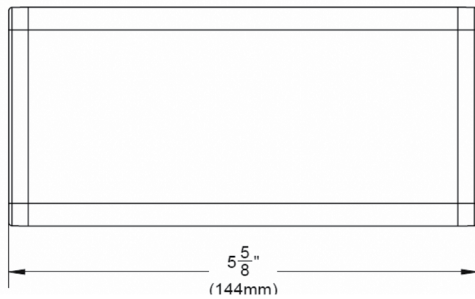

Dimensions

NOTE: All brand and product names referenced in this document are registered trademarks or trademarks of their respective holders.

Legrand, North America
60 Woodlawn Street
West Hartford, CT 06110
1.877.BY.LEGRAND (295.3472)
www.legrand.us

Canada
1.800.723.5175 • 905.738.9195
www.legrand.ca