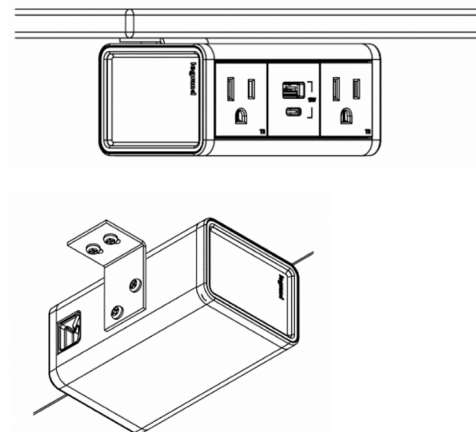

Warranty: Standard One Year

3rd Party Compliance: cETLus Listed to UL962A

RoHS, Prop 65 compliant

Mounting Options

Mounting Kit (included) – Kit includes both an edge mount and an under-table bracket mount. The edge mount shroud can be used with a clamp or screwed directly to the edge of the work surface. The two-piece clamp allows the desktop power center to be installed against partition walls without dismantling them with outlets upward facing. The right-angle screw-in mounting plate allows the outlets to be mounted underneath the table with the outlets facing forward.

Edge Mount:

Install with either clamp or screws

Under-table Mount:

dash Desktop Power Center Ordering Information

Catalog No./Item	Description/Specifications
D2RU6XRWC D2RU6XRGC	<p>2-Cube dash Desktop Power Center - Unit includes, from left-to-right, 15A tamper-resistant receptacle and combo 15W USB A/C port. Unit comes with a 6' (1.83m) braided fabric power cord. Includes an edge mount and under-table mount for above and below surface mounting. Available in white (D2RU6XRWC) or graphite (D2RU6PRGC).</p> <p>Country of Origin: China</p>

Dimensions

dash Desktop Power Center Ordering Information

Catalog No./Item	Description/Specifications
D3RUR6XRWC D3RUR6XRGC	<p>3-Cube dash Desktop Power Center - Unit includes, from left-to-right, 15A tamper-resistant receptacle, combo 15W USB A/C port, and 15A tamper-resistant outlet. Unit comes with a 6' (1.83m) braided fabric power cord. Includes an edge mount and under-table mount for above and below surface mounting. Available in white (D3RUR6XRWC) or graphite (D3RUR6XRGC).</p> <p>Country of Origin: China</p>