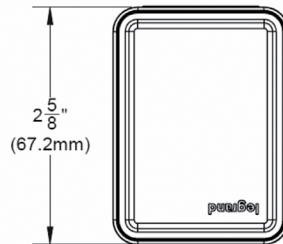

Edge Mount:

Install with either clamp or screws

Under-table Mount:

dash Desktop Power Center Ordering Information

Catalog No./Item	Description/Specifications
D2RU6XRWC D2RU6XRGC	<p>2-Cube dash Desktop Power Center - Unit includes, from left-to-right, 15A tamper-resistant receptacle and combo 15W USB A/C port. Unit comes with a 6' (1.83m) braided fabric power cord. Includes an edge mount and under-table mount for above and below surface mounting. Available in white (D2RU6XRWC) or graphite (D2RU6PRGC).</p> <p>Country of Origin: China</p>

Dimensions

dash Desktop Power Center Ordering Information

Catalog No./Item	Description/Specifications
D3RUR6XRWC D3RUR6XRGC	<p>3-Cube dash Desktop Power Center - Unit includes, from left-to-right, 15A tamper-resistant receptacle, combo 15W USB A/C port, and 15A tamper-resistant outlet. Unit comes with a 6' (1.83m) braided fabric power cord. Includes an edge mount and under-table mount for above and below surface mounting. Available in white (D3RUR6XRWC) or graphite (D3RUR6XRGC).</p> <p>Country of Origin: China</p>

Dimensions

dash Desktop Power Center Ordering Information

Catalog No./Item

Description/Specifications

D4RRRU6XRWC
D4RRRU6XRGC

4-Cube dash Desktop Power Center - Unit includes, from left-to-right, three (3) 15A tamper-resistant receptacles, and a combo 15W USB A/C port. Unit comes with a 6' braided fabric power cord. Includes an edge mount and under-table mount for above and below surface mounting. Available in white (D4RRRU6XRWC) or graphite (D4RRRU6XRGC).