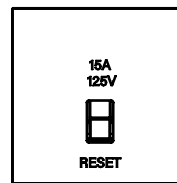

Circuit Breaker