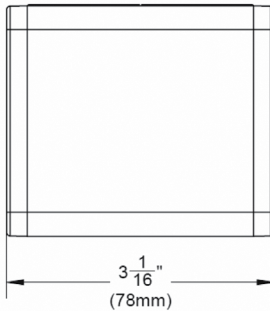

Edge Mount:

Install with either clamp or screws

Under-table Mount:

dash Desktop Power Center Ordering Information

Catalog No./Item	Description/Specifications
D2RU6XRWC D2RU6XRGC	<p>2-Cube dash Desktop Power Center - Unit includes, from left-to-right, 15A tamper-resistant receptacle and combo 15W USB A/C port. Unit comes with a 6' (1.83m) braided fabric power cord. Includes an edge mount and under-table mount for above and below surface mounting. Available in white (D2RU6XRWC) or graphite (D2RU6PRGC).</p> <p>Country of Origin: China</p>

Dimensions

dash Desktop Power Center Ordering Information

Catalog No./Item	Description/Specifications
D3RUR6XRWC D3RUR6XRGC	<p>3-Cube dash Desktop Power Center - Unit includes, from left-to-right, 15A tamper-resistant receptacle, combo 15W USB A/C port, and 15A tamper-resistant outlet. Unit comes with a 6' (1.83m) braided fabric power cord. Includes an edge mount and under-table mount for above and below surface mounting. Available in white (D3RUR6XRWC) or graphite (D3RUR6XRGC).</p> <p>Country of Origin: China</p>

Dimensions

dash Desktop Power Center Ordering Information

Catalog No./Item

Description/Specifications

D4RRRU6XRWC
D4RRRU6XRGC

4-Cube dash Desktop Power Center - Unit includes, from left-to-right, three (3) 15A tamper-resistant receptacles, and a combo 15W USB A/C port. Unit comes with a 6' braided fabric power cord. Includes an edge mount and under-table mount for above and below surface mounting. Available in white (D4RRRU6XRWC) or graphite (D4RRRU6XRGC).