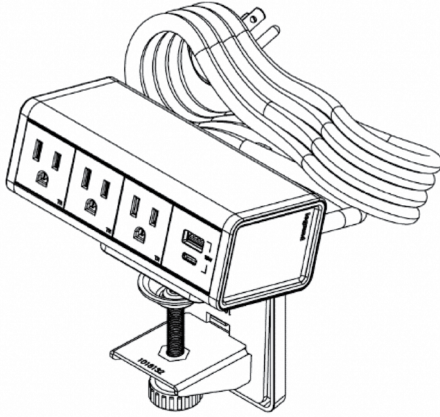

dash Desktop Power Center Ordering Information

Catalog No./Item

Description/Specifications

D4RRRU6XRWC
D4RRRU6XRGC

4-Cube dash Desktop Power Center - Unit includes, from left-to-right, three (3) 15A tamper-resistant receptacles, and a combo 15W USB A/C port. Unit comes with a 6' braided fabric power cord. Includes an edge mount and under-table mount for above and below surface mounting. Available in white (D4RRRU6XRWC) or graphite (D4RRRU6XRGC).

Country of Origin: China