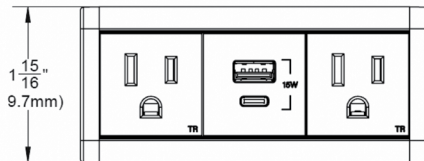

Dimensions

dash Desktop Power Center Ordering Information

Catalog No./Item	Description/Specifications
D3RUR6XRWC D3RUR6XRGC	<p>3-Cube dash Desktop Power Center - Unit includes, from left-to-right, 15A tamper-resistant receptacle, combo 15W USB A/C port, and 15A tamper-resistant outlet. Unit comes with a 6' (1.83m) braided fabric power cord. Includes an edge mount and under-table mount for above and below surface mounting. Available in white (D3RUR6XRWC) or graphite (D3RUR6XRGC).</p> <p>Country of Origin: China</p>

Dimensions

dash Desktop Power Center Ordering Information

Catalog No./Item

Description/Specifications

D4RRRU6XRWC
D4RRRU6XRGC

4-Cube dash Desktop Power Center - Unit includes, from left-to-right, three (3) 15A tamper-resistant receptacles, and a combo 15W USB A/C port. Unit comes with a 6' braided fabric power cord. Includes an edge mount and under-table mount for above and below surface mounting. Available in white (D4RRRU6XRWC) or graphite (D4RRRU6XRGC).