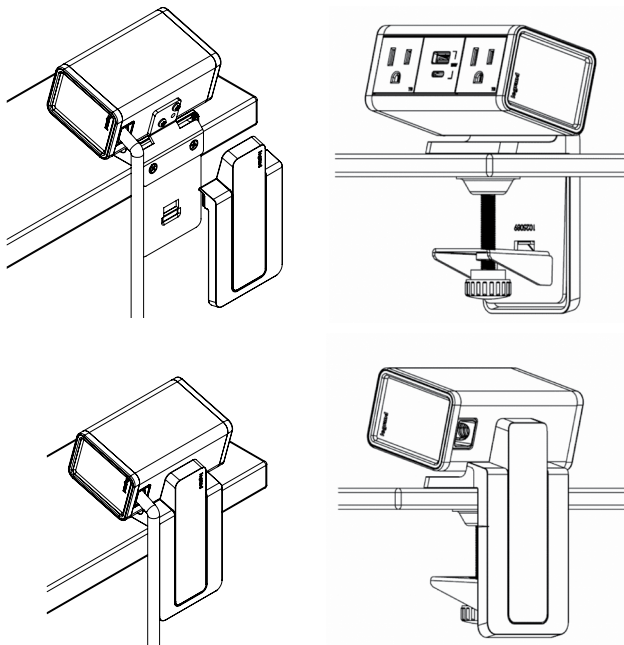

Warranty: Standard One Year

3rd Party Compliance: cETLus Listed to UL962A

RoHS, Prop 65 compliant

Mounting Options

Mounting Kit (included) – Kit includes both an edge mount and an under-table bracket mount. The edge mount shroud can be used with a clamp or screwed directly to the edge of the work surface. The two-piece clamp allows the desktop power center to be installed against partition walls without dismantling them with outlets upward facing. The right-angle screw-in mounting plate allows the outlets to be mounted underneath the table with the outlets facing forward.

Edge Mount:

Install with either clamp or screws

Under-table Mount:

dash Desktop Power Center Ordering Information

Catalog No./Item	Description/Specifications
D2RU6XRWC D2RU6XRGC	<p>2-Cube dash Desktop Power Center - Unit includes, from left-to-right, 15A tamper-resistant receptacle and combo 15W USB A/C port. Unit comes with a 6' (1.83m) braided fabric power cord. Includes an edge mount and under-table mount for above and below surface mounting. Available in white (D2RU6XRWC) or graphite (D2RU6PRGC).</p> <p>Country of Origin: China</p>

Dimensions

dash Desktop Power Center Ordering Information

Catalog No./Item	Description/Specifications
D3RUR6XRWC D3RUR6XRGC	<p>3-Cube dash Desktop Power Center - Unit includes, from left-to-right, 15A tamper-resistant receptacle, combo 15W USB A/C port, and 15A tamper-resistant outlet. Unit comes with a 6' (1.83m) braided fabric power cord. Includes an edge mount and under-table mount for above and below surface mounting. Available in white (D3RUR6XRWC) or graphite (D3RUR6XRGC).</p> <p>Country of Origin: China</p>