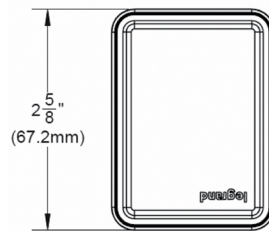

Dimensions

dash Desktop Power Center Ordering Information

Catalog No./Item	Description/Specifications
D3RUR6XRWC D3RUR6XRGC	<p>3-Cube dash Desktop Power Center - Unit includes, from left-to-right, 15A tamper-resistant receptacle, combo 15W USB A/C port, and 15A tamper-resistant outlet. Unit comes with a 6' (1.83m) braided fabric power cord. Includes an edge mount and under-table mount for above and below surface mounting. Available in white (D3RUR6XRWC) or graphite (D3RUR6XRGC).</p> <p>Country of Origin: China</p>

Dimensions

dash Desktop Power Center Ordering Information

Catalog No./Item

Description/Specifications

D4RRRU6XRWC
D4RRRU6XRGC

4-Cube dash Desktop Power Center - Unit includes, from left-to-right, three (3) 15A tamper-resistant receptacles, and a combo 15W USB A/C port. Unit comes with a 6' braided fabric power cord. Includes an edge mount and under-table mount for above and below surface mounting. Available in white (D4RRRU6XRWC) or graphite (D4RRRU6XRGC).

Country of Origin: China

Dimensions

NOTE: All brand and product names referenced in this document are registered trademarks or trademarks of their respective holders.

Legrand, North America
60 Woodlawn Street
West Hartford, CT 06110
1.877.BY.LEGRAND (295.3472)
www.legrand.us