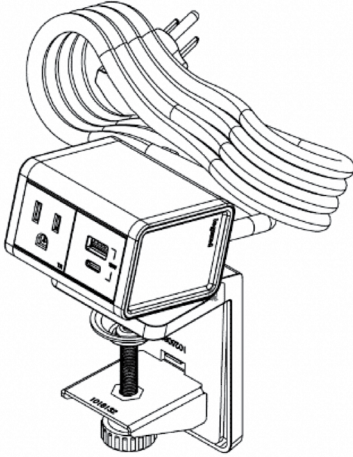

Warranty: Standard One Year

3rd Party Compliance: cETLus Listed to UL962A

RoHS, Prop 65 compliant

Mounting Options

Mounting Kit (included) – Kit includes both an edge mount and an under-table bracket mount. The edge mount shroud can be used with a clamp or screwed directly to the edge of the work surface. The two-piece clamp allows the desktop power center to be installed against partition walls without dismantling them with outlets upward facing. The right-angle screw-in mounting plate allows the outlets to be mounted underneath the table with the outlets facing forward.

Edge Mount:

Install with either clamp or screws

Under-table Mount:

dash Desktop Power Center Ordering Information

Catalog No./Item	Description/Specifications
D2RU6XRWC D2RU6XRGC	<p>2-Cube dash Desktop Power Center - Unit includes, from left-to-right, 15A tamper-resistant receptacle and combo 15W USB A/C port. Unit comes with a 6' (1.83m) braided fabric power cord. Includes an edge mount and under-table mount for above and below surface mounting. Available in white (D2RU6XRWC) or graphite (D2RU6PRGC).</p> <p>Country of Origin: China</p>

Dimensions

dash Desktop Power Center Ordering Information

Catalog No./Item	Description/Specifications
D3RUR6XRWC D3RUR6XRGC	<p>3-Cube dash Desktop Power Center - Unit includes, from left-to-right, 15A tamper-resistant receptacle, combo 15W USB A/C port, and 15A tamper-resistant outlet. Unit comes with a 6' (1.83m) braided fabric power cord. Includes an edge mount and under-table mount for above and below surface mounting. Available in white (D3RUR6XRWC) or graphite (D3RUR6XRGC).</p> <p>Country of Origin: China</p>