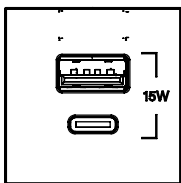

Available Cubes:

The desktop power center is comprised of several cubes that can be configured in various arrangements. The currently available cubes can be found below:

15W Combo USB
A/C Port