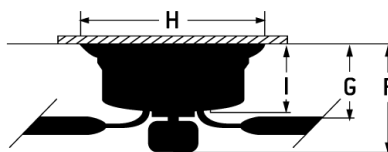

Specs

Blade Sweep Opt (in.)	52
Blades	3
Blade Pitch (deg)	13.70
Motor Size (MM)	125x72.95
Amps at High Speed	0.37
High Speed (CFM)	4735
Low Speed (CFM)	1339.99
Energy Guide Watts	17
Energy Guide CFM	3140
Energy Guide CFM_Watts	187
Energy Guide Est. Yearly	5
Energy Cost	
Watts (Hi Speed)	26.88
Carton Size (CU FT)	1.84
Bulb CCT	3000
Bulb Wattage	18
CRI	90
Light Kit Options	Integrated

Dimensions

F: w/o Light Kit	6.34
F: w/ Light Kit	14.09
G:	7.41
H:	9.06
I:	6.34

Lumens	1106
Mounting Location	Indoor
Shipping Weight (lbs.)	17.26
Warranty	Limited Lifetime Warranty
UPS Oversized	No

Craftmade • PO Box 612024 • Dallas, TX • 75261 • • • © 2024 All Rights Reserved