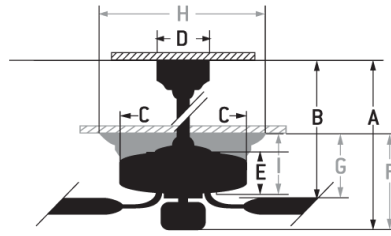

Mounting Location
Shipping Weight (lbs.)
UPS Oversized
Warranty

Indoor
18.30
No
Limited Lifetime Warranty

Craftmade • PO Box 612024 • Dallas, TX • 75261 • • • © 2024 All Rights Reserved