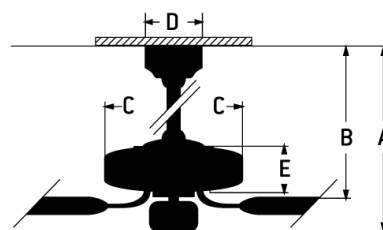

CRAFTMADE™

Donovan - DVN52xxx3

Donovan Ceiling Fan (Blades Included)

Color

The Craftmade Donovan 52" ceiling fan features three custom blades, a quiet 6-speed, reversible DC motor housed in an elegant compact body, integrated 18W dimmable LED light with optional lens cover, and is easily controlled with either the included remote control or the integrated WIFI featuring breeze and timer functions compatible for use with most smart home devices, smart phones and systems. Damp rated, the Donovan is the perfect choice indoors or out.

- Two options to Control fan: Included WIDC Handheld Control or Wi-Fi enabled Smart by Bond to use with most smart phones and devices
- Custom Donovan ABS Blades Included
- Dual Mount (Flat or Angled Ceiling up to 23°, Slope Mount with SMA180XXX adapter only-Sold Separately)
- Damp Rated
- Included (Optional) 1 x 12W Dimmable LED Bulb Optional Lens Cover Included
- Energy Saving, 6-Speed Reversible DC Motor
- 6" Downrod Included
- JA8/Title24 Compliant
- Energy Guide 2434 CFM, High Speed 3524 CFM

Specs

Blade Sweep Opt (in.)	52
Blades	3
Blade Pitch (deg)	15
Motor Size (MM)	120x20
Amps at High Speed	0.37
Watts (Hi Speed)	25.65
Energy Guide Watts	17
Energy Guide CFM	2434
Energy Guide CFM_Watts	146
High Speed (CFM)	3524
Low Speed (CFM)	1200
Carton Size (CU FT)	1.08
Bulb CCT	3000
Bulb Wattage	12
CRI	90
Light Kit Options	Included (Optional)
Lumens	657
Mounting Location	Damp

Dimensions

A:	13.66
B:	11.61
C:	6.30
D:	5.87
E:	4.17
Downrod Length (in.)	6

Shipping Weight (lbs.)	12.37
UPS Oversized	No
Warranty	Limited Lifetime Warranty

Craftmade • PO Box 612024 • Dallas, TX • 75261 • • • © 2024 All Rights Reserved