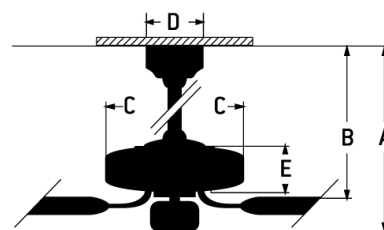

CRAFTMADE™

Drew Indoor Fan - DRW54xxx5

Drew Ceiling Fan (Blades Included)

Color

The Drew 54" Smart ceiling fan combines style, performance and the convenience of Wi-Fi functionality. Featuring a quiet energy saving 6-speed, reversible DC motor, set of five custom reversible blades with decorative detail, integrated dimmable LED white light and is easily controlled with either the included remote controls or the integrated Wi-Fi featuring breeze and timer functions compatible for use with most smart home devices, smart phones and systems with no additional hub needed.

- Two options to Control fan: Included WIDC Handheld Control or Wi-Fi enabled Smart by Bond to use with most smart phones and devices
- Custom Reversible Drew Blades Included Brushed Nickel/Greywood
- Dual Mount (Flat or Angled Ceiling up to 23°, Slope Mount with SMA180XXX adapter only-Sold Separately)
- Suitable for Indoor only
- Integrated 20 Watt LED Light Kit (Dimmable)
- Energy Saving, 6-Speed Reversible DC Motor
- 6 inch Downrod Included
- JA8/Title24 Compliant
- Energy Guide 3944 CFM, High Speed 5856 CFM

Specs

Blade Sweep Opt (in.)	54
Blades	5
Blade Pitch (deg)	12.70
Motor Size (MM)	123x67.3
Amps at High Speed	0.48
Watts (Hi Speed)	33.68
Energy Guide Watts	20
Energy Guide CFM	3944
Energy Guide CFM_Watts	196
Energy Guide Est. Yearly Energy Cost	6
High Speed (CFM)	5856
Low Speed (CFM)	1778
Carton Size (CU FT)	2.32
Bulb CCT	3000
Bulb Wattage	20
CRI	90
Light Kit Options	Integrated

Dimensions

A:	16.59
B:	12.65
C:	10
D:	5.83
E:	4.21
Downrod Length (in.)	6

Lumens	1234
Mounting Location	Indoor
Shipping Weight (lbs.)	19.84
UPS Oversized	No
Warranty	Limited Lifetime Warranty

Craftmade • PO Box 612024 • Dallas, TX • 75261 • • • © 2024 All Rights Reserved