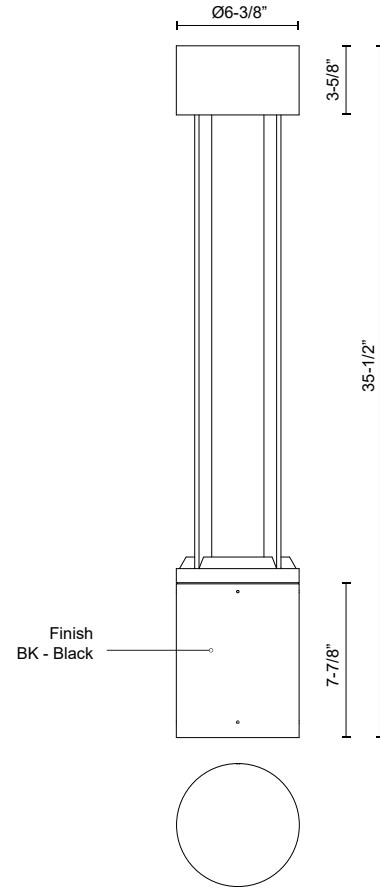

KNOX
EB41936-UNV
BOLLARDS

PROJECT

EB41936-BK-UNV
 Black

SPECIFICATION DETAILS

Fixture Dimensions	D6-3/8" x H35-1/2"
Light Source	LED with DC Driver
Wattage	24W
Total Lumens	2500lm
Delivered Lumens	1499lm
Voltage	120-277V
Color Temperature	3000K
CRI (Ra)	80CRI
Optional Color Temps	2700K - 5000K Available, Minimum Order Quantities Apply
LED Rated Life	50,000 hours
Dimming	100% - 10%, TRIAC or ELV Dimmer (Not Included)
Location	Wet
Illumination Direction	Down
Paint Finish	BK02

* For custom options, consult factory for details.
 * For warranty information, please visit www.kuzcolighting.com/warranty

DESCRIPTION

Architecturally designed high-power LED exterior bollard fixture. This die-cast aluminum cylinder with a powder-coated finish features a high top and cage design with a radiant downlight to illuminate walkways and paths effectively