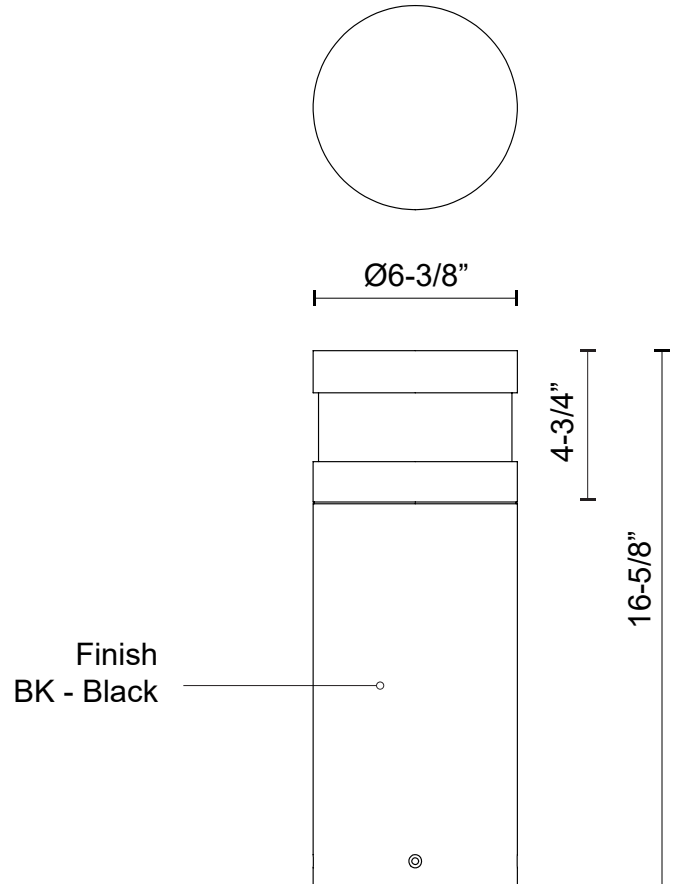

WINDERMERE EB48516-UNV

BOLLARDS

PROJECT

EB48516-BK-UNV
Black

SPECIFICATION DETAILS

Fixture Dimensions	D6-3/8" x H16-5/8"
Light Source	LED with DC Driver
Wattage	24W
Total Lumens	2500lm
Delivered Lumens	1085lm
Voltage	120-277V
Color Temperature	3000K
CRI (Ra)	80CRI
Optional Color Temps	2700K - 5000K Available, Minimum Order Quantities Apply
LED Rated Life	50,000 hours
Dimming	100% - 10%, TRIAC or ELV Dimmer (Not Included)
Diffuser Details	Clear PC
Location	Wet
Illumination Direction	Down
Paint Finish	BK02

* For custom options, consult factory for details.

* For warranty information, please visit www.kuzcolighting.com/warranty

DESCRIPTION

Architecturally designed high-power LED exterior bollard fixture. This die-cast aluminum cylinder with a frosted polycarbonate diffuser delivers diffused omni directional light with a sleek powder-coated finish