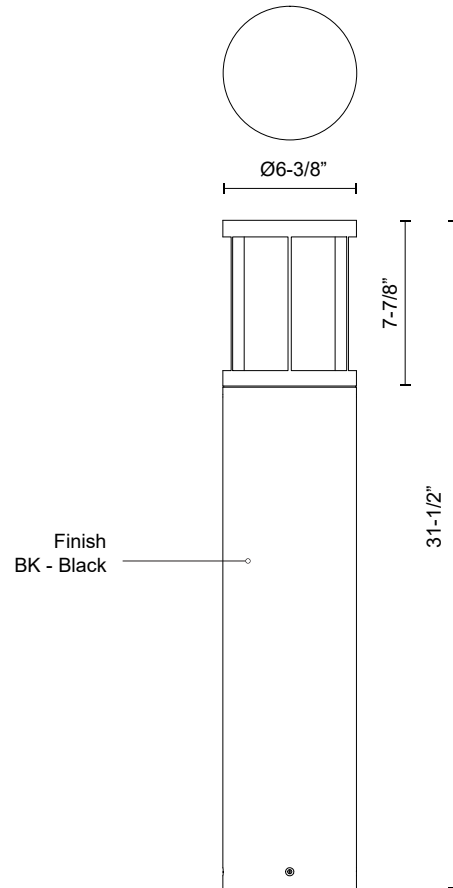

EB49031-BK-UNV
 Black

SPECIFICATION DETAILS

Fixture Dimensions	D6-3/8" x H31-1/2"
Light Source	LED with DC Driver
Wattage	24W
Total Lumens	2500lm
Delivered Lumens	839lm
Voltage	120-277V
Color Temperature	3000K
CRI (Ra)	80CRI
Optional Color Temps	2700K - 5000K Available, Minimum Order Quantities Apply
LED Rated Life	50,000 hours
Dimming	100% - 10%, TRIAC or ELV Dimmer (Not Included)
Diffuser Details	Frosted PC
Location	Wet
Illumination Direction	Down
Paint Finish	BK02

* For custom options, consult factory for details.
 * For warranty information, please visit www.kuzcolighting.com/warranty

DESCRIPTION

Architecturally designed high-power LED exterior bollard fixture. This die-cast aluminum cylinder with a frosted polycarbonate diffuser delivers diffused omni directional light with three base sizes and interchangeable head options