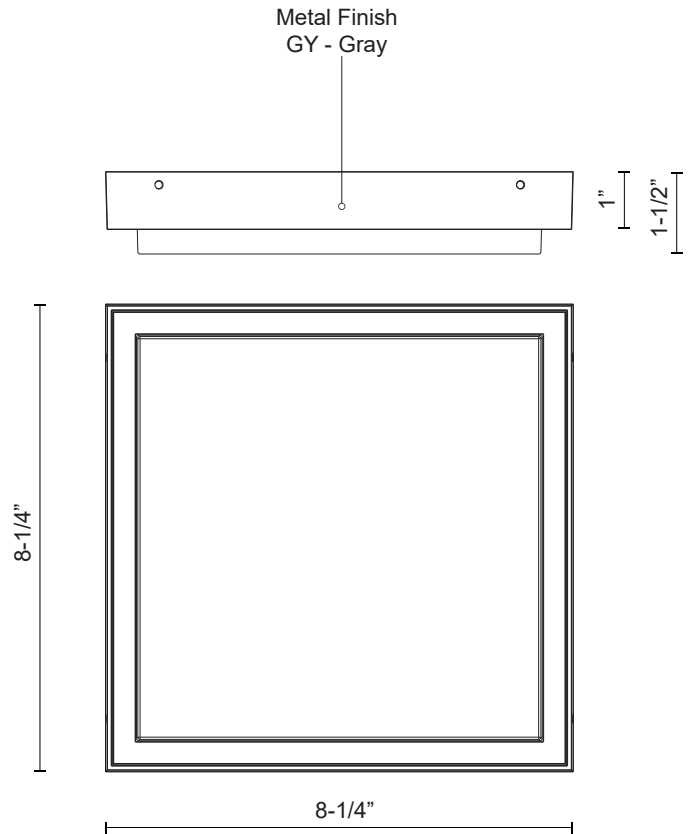

RIDGE EC34509

CEILING

PROJECT

SPECIFICATION DETAILS

Fixture Dimensions	L8-1/4" x W8-1/4" x H1-1/2"
Light Source	AC LED Module
Wattage	36W
Total Lumens	2950lm
Delivered Lumens	GY-2253lm
Voltage	120V
Color Temperature	3000K
CRI (Ra)	90CRI
Optional Color Temps	2700K - 5000K Available, Minimum Order Quantities Apply
LED Rated Life	50,000 hours
Dimming	100% - 10%, ELV Dimmer (Not Included)
Diffuser Details	White PC Diffuser
Location	Wet
Mounting Style	All Orientation; Ceiling and Wall;
Paint Finish	GY01

* For custom options, consult factory for details.

* For warranty information, please visit www.kuzcolighting.com/warranty

DESCRIPTION

Rectilinear cast aluminum body and frame. Lightly textured powder-coat finish. Square opal polymeric diffuser. Outward emitting light. Rated for exterior use. Custom options available.

KUZCO

CANADA: 19054 28TH AVENUE - SURREY, BC V3Z 6M3

USA: 3035 E. LONE MOUNTAIN ROAD - LAS VEGAS, NV 89081

WWW.KUZCOLIGHTING.COM

© 2019 KUZCO LIGHTING. ALL RIGHTS RESERVED.

COMMENT