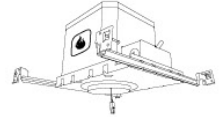

2-Hour Fire Rated 4" ICA Housing
New Construction

CAT NO.	SPECIFICATIONS
EL48FICA	7 1/2" Height, Sound Rated