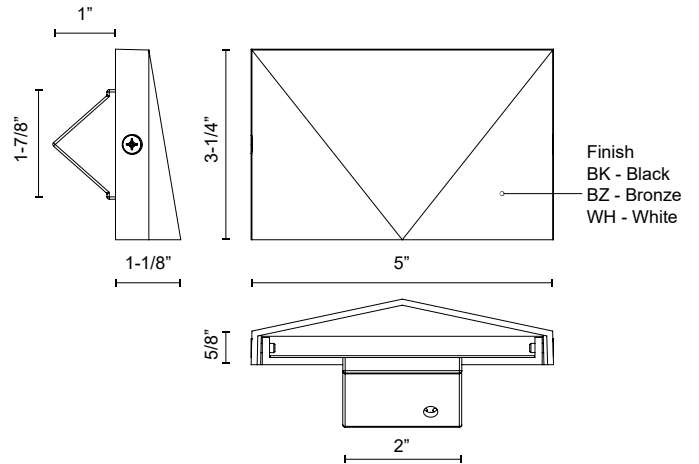

LIO
ER30203
 STEP LIGHTS

PROJECT

ER30203-BK
Black

ER30203-BZ
Bronze

ER30203-WH
White

SPECIFICATION DETAILS

| | |
|-----------------------------|---|
| Fixture Dimensions | W5" x H3-1/4" x E1-1/8" |
| Light Source | AC LED Module |
| Wattage | 4W |
| Total Lumens | 340lm |
| Delivered Lumens | 142lm (No Cover); BK-10lm; BZ-10lm; WH-22lm; |
| Voltage | 120V |
| Color Temperature | 3000K |
| CRI (Ra) | 90CRI |
| Optional Color Temps | 2700K - 5000K Available, Minimum Order Quantities Apply |
| LED Rated Life | 50,000 hours |
| Dimming | 100% - 10%, ELV Dimmer (Not Included) |
| Glass Details | Clear Glass |
| ADA Compliant | Yes |
| Location | Wet |
| Paint Finish | BK02; BZ02; WH02; |

* For custom options, consult factory for details.

* For warranty information, please visit www.kuzcolighting.com/warranty

DESCRIPTION

The Lio collection is defined by distinct detailed elements that set it apart from your average step light. The geometric forms and architectural lines make this step light as decorative as it is functional, providing ample downlight for your outdoor needs. Only fits into a single gang box.