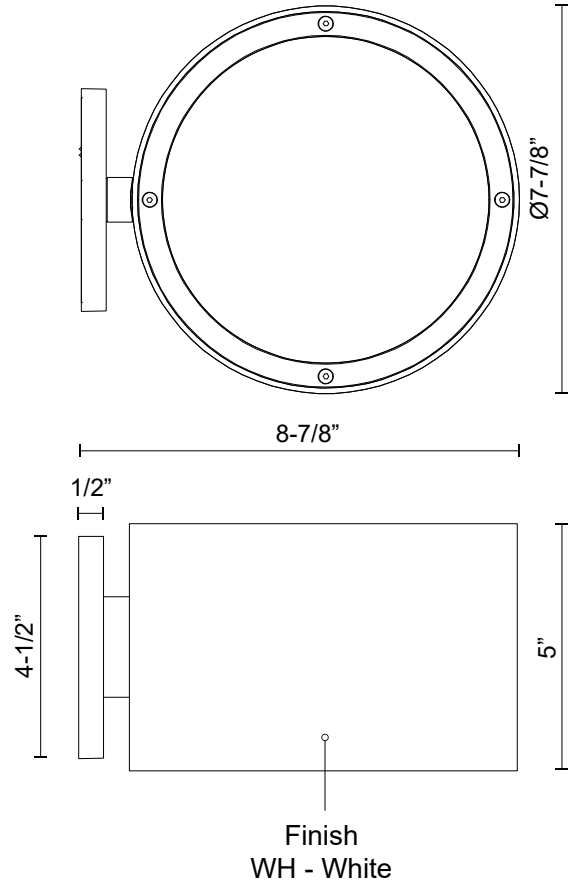

LAMAR EW19408

WALL

PROJECT

SPECIFICATION DETAILS

Fixture Dimensions	W7-7/8" x H5" x E8-7/8"
Light Source	LED with DC Driver
Wattage	30W
Total Lumens	2550lm
Delivered Lumens	WH-1690lm*
Voltage	120V
Color Temperature	3000K
CRI (Ra)	90CRI
Optional Color Temps	2700K - 5000K Available, Minimum Order Quantities Apply
LED Rated Life	50,000 hours
Dimming	100% - 10%, TRIAC or ELV Dimmer (Not Included)
Diffuser Details	Frosted PC Diffuser
Location	Wet
Illumination Direction	Downlight
Mounting Style	All Orientation; Wall;
Canopy Dimensions	W4-1/2" x H4-1/2" x E1/2"
Paint Finish	WH02

* For custom options, consult factory for details.

* For warranty information, please visit www.kuzcolighting.com/warranty

DESCRIPTION

Extruded aluminum cylinders with cast retaining rings and mounts.
Exterior surface mount or pendant with Frosted PC Diffuser. Down light.
Custom options available.

KUZCO

CANADA: 19054 28TH AVENUE - SURREY, BC V3Z 6M3
USA: 3035 E. LONE MOUNTAIN ROAD - LAS VEGAS, NV 89081

WWW.KUZCOLIGHTING.COM

© 2021 KUZCO LIGHTING. ALL RIGHTS RESERVED.

COMMENT