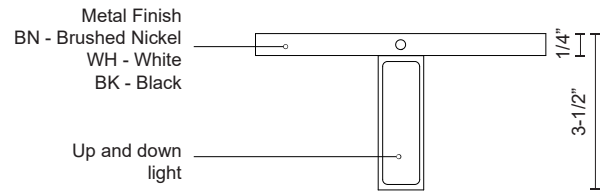

VISTA EW22109

WALL

PROJECT

EW22109-BK
Black

EW22109-BN
Brushed Nickel

EW22109-WH
White

SPECIFICATION DETAILS

Fixture Dimensions	W1-1/8" x H5-1/2" x E3-1/2"
Light Source	AC LED Module
Wattage	7W
Total Lumens	505lm
Delivered Lumens	BN-293lm; WH-307lm;
Voltage	120V
Color Temperature	3000K
CRI (Ra)	90CRI
Optional Color Temps	2700K - 5000K Available, Minimum Order Quantities Apply
LED Rated Life	50,000 hours
Dimming	100% - 10%, ELV Dimmer (Not Included)
Glass Details	Clear Glass
ADA Compliant	Yes
Location	Wet
Illumination Direction	Up and Down
Mounting Style	All Orientation; Wall;
Canopy Dimensions	W4-1/4" x H8-5/8" x E1/4"
Paint Finish	BK02; BN02; WH02;

* For custom options, consult factory for details.

* For warranty information, please visit www.kuzcolighting.com/warranty

DESCRIPTION

The distinctly minimal Vista sconce is composed of perpendicular proportional planes. Open at both ends the extruded rectangle emanates a crisp V-shaped light pattern up and down. The excellent craftsmanship is prominently displayed with the simplicity of form. The curated selection of fine finishes allow the fixture to accent a space with color and texture or blend into the environment.