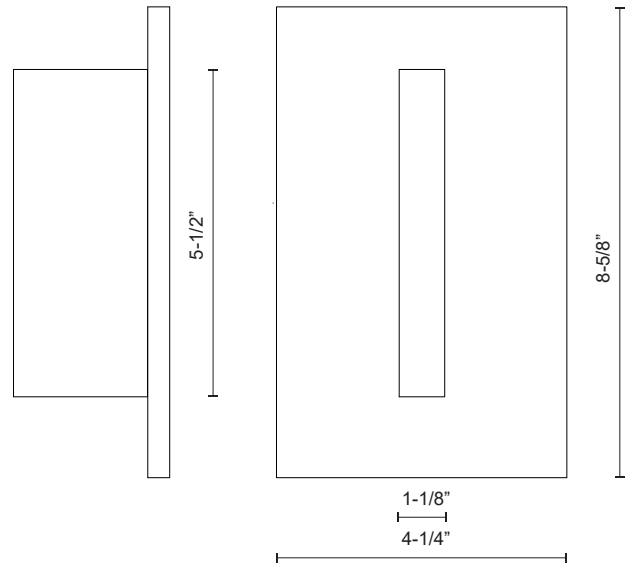

VISTA EW22109

WALL

PROJECT

EW22109-BK
Black

EW22109-BN
Brushed Nickel

EW22109-WH
White

SPECIFICATION DETAILS

Fixture Dimensions	W1-1/8" x H5-1/2" x E3-1/2"
Light Source	AC LED Module
Wattage	7W
Total Lumens	505lm
Delivered Lumens	BN-293lm; WH-307lm;
Voltage	120V
Color Temperature	3000K
CRI (Ra)	90CRI
Optional Color Temps	2700K - 5000K Available, Minimum Order Quantities Apply
LED Rated Life	50,000 hours
Dimming	100% - 10%, ELV Dimmer (Not Included)
Glass Details	Clear Glass
ADA Compliant	Yes
Location	Wet
Illumination Direction	Up and Down
Mounting Style	All Orientation; Wall;
Canopy Dimensions	W4-1/4" x H8-5/8" x E1/4"
Paint Finish	BK02; BN02; WH02;

* For custom options, consult factory for details.

* For warranty information, please visit www.kuzcolighting.com/warranty

DESCRIPTION

The distinctly minimal Vista sconce is composed of perpendicular proportional planes. Open at both ends the extruded rectangle emanates a crisp V-shaped light pattern up and down. The excellent craftsmanship is prominently displayed with the simplicity of form. The curated selection of fine finishes allow the fixture to accent a space with color and texture or blend into the environment.