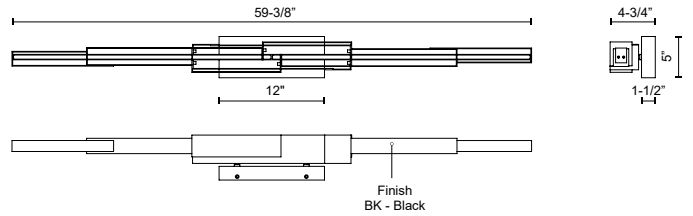

## SPECIFICATION DETAILS

<b>Fixture Dimensions</b>	W59-3/8" x H5" x E4-3/4"
<b>Light Source</b>	LED with DC Driver
<b>Wattage</b>	62W
<b>Total Lumens</b>	5100lm
<b>Delivered Lumens</b>	3317lm
<b>Voltage</b>	120V
<b>Color Temperature</b>	3000K
<b>CRI (Ra)</b>	90CRI
<b>Optional Color Temps</b>	2700K - 5000K Available, Minimum Order Quantities Apply
<b>LED Rated Life</b>	50,000 hours
<b>Dimming</b>	100% - 10%, TRIAC or ELV Dimmer (Not Included)
<b>Diffuser Details</b>	White Acrylic
<b>Location</b>	Wet
<b>Illumination Direction</b>	Front/Back
<b>Mounting Style</b>	All Orientation
<b>Canopy Dimensions</b>	W12" x H5" x E1-1/2"
<b>Paint Finish</b>	BK02