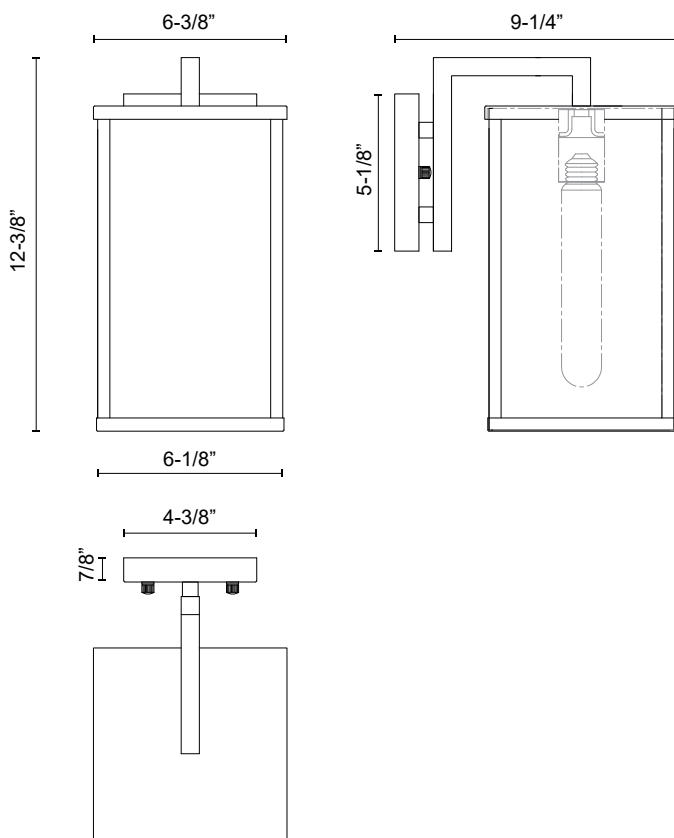

WWW.ALORAMOOD.COM

© 2022 KUZCO LIGHTING. ALL RIGHTS RESERVED.