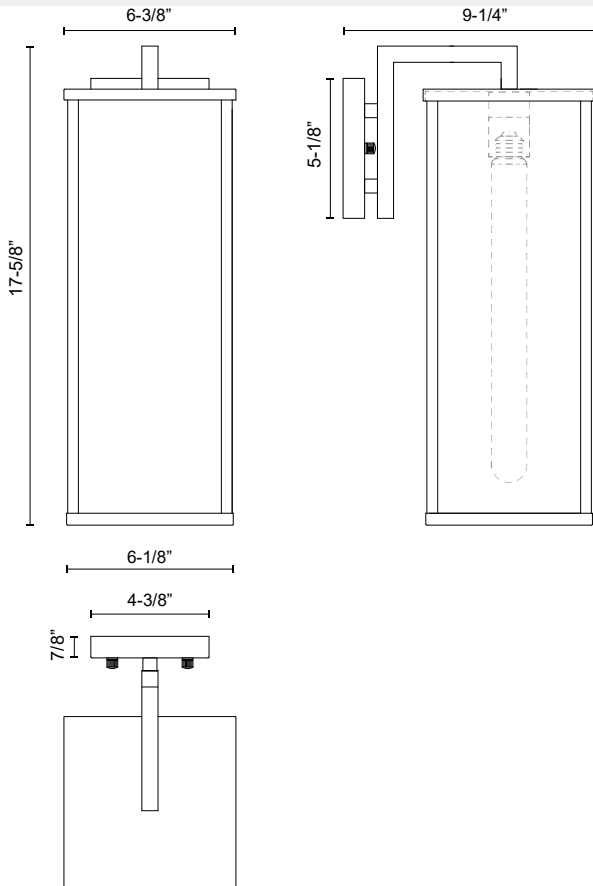

alora mood

P. 1.855.855.8926

CANADA: 19054 28TH Avenue Surrey - BC V3Z 6M3

USA: 3035 E. Lone Mountain Rd - Las Vegas, NV, 89081

BRENTWOOD EW652707

FIXTURE DIMENSIONS	W6-3/8" x H17-5/8" x E9-1/4"
HEIGHT FROM CENTER	13-7/8"
EXTENSION	9-1/4"
LAMP TYPE	E26
MAX WATTAGE	60W
BULB QTY	1
BULBS INCLUDED	No
VOLTAGE	120V
GLASS DETAILS	Clear Glass
MATERIAL	Aluminum; Glass; Steel;
INSTALL OPTIONS	Down Only; Wall;
ILLUMINATION DIRECTION	Downlight
LOCATION	Wet
CANOPY DIMENSIONS	W4-3/8" x H5-1/8" x E7/8"
PAINT FINISH	BK02

[D - Diameter, L - Length, W - Width, H - Height, E - Extension]

AVAILABLE FINISHES:

EW652707BKCL

Clear

Glass/Textured

Black

*For complete warranty terms, please visit: www.aloralighting.com/warranty

WWW.ALORAMOOD.COM