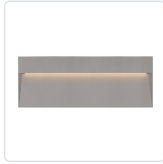

EW71412-GY
Gray

SPECIFICATION DETAILS

Fixture Dimensions	W12" x H4-1/2" x E1"
Light Source	AC LED Module
Wattage	21W
Total Lumens	1600lm
Delivered Lumens	BK-659lm; GY-825lm;
Voltage	120V
Color Temperature	3000K
CRI (Ra)	90CRI
Optional Color Temps	2700K - 5000K Available, Minimum Order Quantities Apply
LED Rated Life	50,000 hours
Dimming	100% - 10%, ELV Dimmer (Not Included)
Glass Details	Clear Glass
ADA Compliant	Yes
Location	Wet
Paint Finish	BK02; GY01;

* For custom options, consult factory for details.

* For warranty information, please visit www.kuzcolighting.com/warranty

DESCRIPTION

This family of exterior wall-mounted fixtures is available in a variety of geometric forms: circle, square, and two different rectilinear configurations. Light is directed downward from a recess, and the incline allows the glow to radiate gradually. Vanishingly thin and ideal for egress, courtesy, and grace lighting.