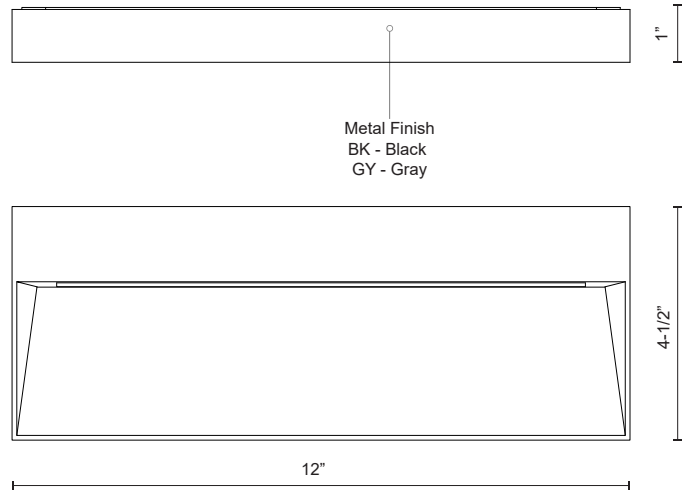

## SPECIFICATION DETAILS

<b>Fixture Dimensions</b>	W12" x H4-1/2" x E1"
<b>Light Source</b>	AC LED Module
<b>Wattage</b>	21W
<b>Total Lumens</b>	1600lm
<b>Delivered Lumens</b>	BK-659lm; GY-825lm;
<b>Voltage</b>	120V
<b>Color Temperature</b>	3000K
<b>CRI (Ra)</b>	90CRI
<b>Optional Color Temps</b>	2700K - 5000K Available, Minimum Order Quantities Apply
<b>LED Rated Life</b>	50,000 hours
<b>Dimming</b>	100% - 10%, ELV Dimmer (Not Included)
<b>Glass Details</b>	Clear Glass
<b>ADA Compliant</b>	Yes
<b>Location</b>	Wet
<b>Paint Finish</b>	BK02; GY01;

## DESCRIPTION

This family of exterior wall-mounted fixtures is available in a variety of geometric forms: circle, square, and two different rectilinear configurations. Light is directed downward from a recess, and the incline allows the glow to radiate gradually. Vanishingly thin and ideal for egress, courtesy, and grace lighting.