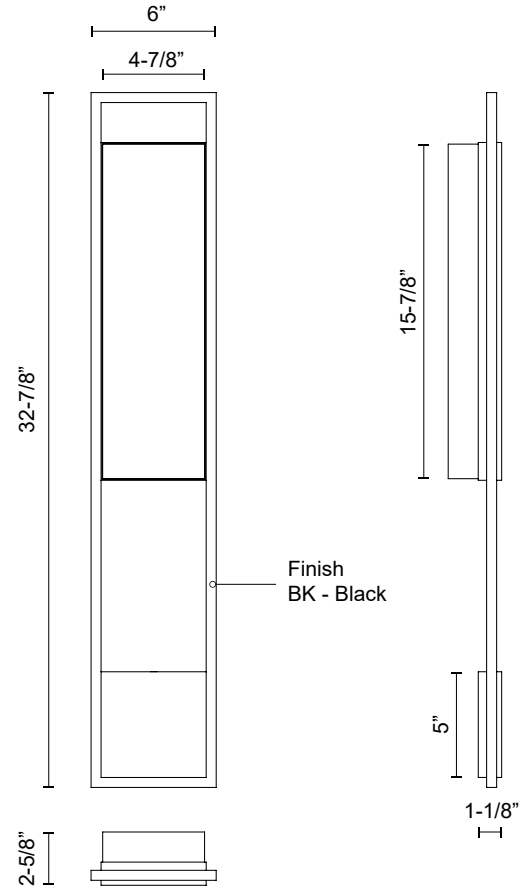

ASPEN EW72533

WALL

PROJECT

EW72533-BK
Black

SPECIFICATION DETAILS

Fixture Dimensions	W6" x H32-7/8" x E2-5/8"
Light Source	AC LED Module
Wattage	20W
Total Lumens	1750lm
Delivered Lumens	750lm*
Voltage	120V
Color Temperature	3000K
CRI (Ra)	90CRI
Optional Color Temps	2700K - 5000K Available, Minimum Order Quantities Apply
LED Rated Life	50,000 hours
Dimming	100% - 10%, ELV Dimmer (Not Included)
Glass Details	Clear Exterior White Interior Glass
ADA Compliant	Yes
Location	Wet
Illumination Direction	Front
Mounting Style	All Orientation
Paint Finish	BK02

* For custom options, consult factory for details.

* For warranty information, please visit www.kuzcolighting.com/warranty

DESCRIPTION

Oversized exterior lighting meets chic, refined design in the Aspen Collection. With two sizes available, these extravagant light fixtures are upscale with a modern design that can be mounted either horizontally or vertically, depending on preference and style. Each lamp emits omni directional light that's wonderful for illuminating the front of your home.