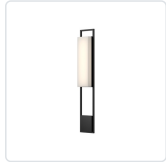

ASPEN EW72533

WALL

PROJECT

EW72533-BK
Black

SPECIFICATION DETAILS

Fixture Dimensions	W6" x H32-7/8" x E2-5/8"
Light Source	AC LED Module
Wattage	20W
Total Lumens	1750lm
Delivered Lumens	750lm*
Voltage	120V
Color Temperature	3000K
CRI (Ra)	90CRI
Optional Color Temps	2700K - 5000K Available, Minimum Order Quantities Apply
LED Rated Life	50,000 hours
Dimming	100% - 10%, ELV Dimmer (Not Included)
Glass Details	Clear Exterior White Interior Glass
ADA Compliant	Yes
Location	Wet
Illumination Direction	Front
Mounting Style	All Orientation
Paint Finish	BK02

* For custom options, consult factory for details.

* For warranty information, please visit www.kuzcolighting.com/warranty

DESCRIPTION

Oversized exterior lighting meets chic, refined design in the Aspen Collection. With two sizes available, these extravagant light fixtures are upscale with a modern design that can be mounted either horizontally or vertically, depending on preference and style. Each lamp emits omni directional light that's wonderful for illuminating the front of your home.