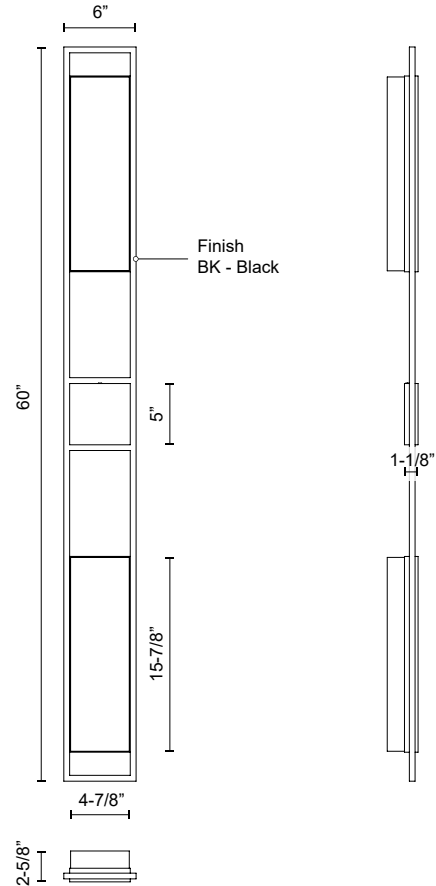

ASPEN EW72560

WALL

PROJECT

EW72560-BK
Black

SPECIFICATION DETAILS

Fixture Dimensions	W6" x H60" x E2-5/8"
Light Source	AC LED Module
Wattage	40W
Total Lumens	3400lm
Delivered Lumens	1580lm*
Voltage	120V
Color Temperature	3000K
CRI (Ra)	90CRI
Optional Color Temps	2700K - 5000K Available, Minimum Order Quantities Apply
LED Rated Life	50,000 hours
Dimming	100% - 10%, ELV Dimmer (Not Included)
Glass Details	Clear Exterior White Interior Glass
ADA Compliant	Yes
Location	Wet
Illumination Direction	Front
Mounting Style	All Orientation
Paint Finish	BK02

* For custom options, consult factory for details.

* For warranty information, please visit www.kuzcolighting.com/warranty

DESCRIPTION

Oversized exterior lighting meets chic, refined design in the Aspen Collection. With two sizes available, these extravagant light fixtures are upscale with a modern design that can be mounted either horizontally or vertically, depending on preference and style. Each lamp emits omni directional light that's wonderful for illuminating the front of your home.