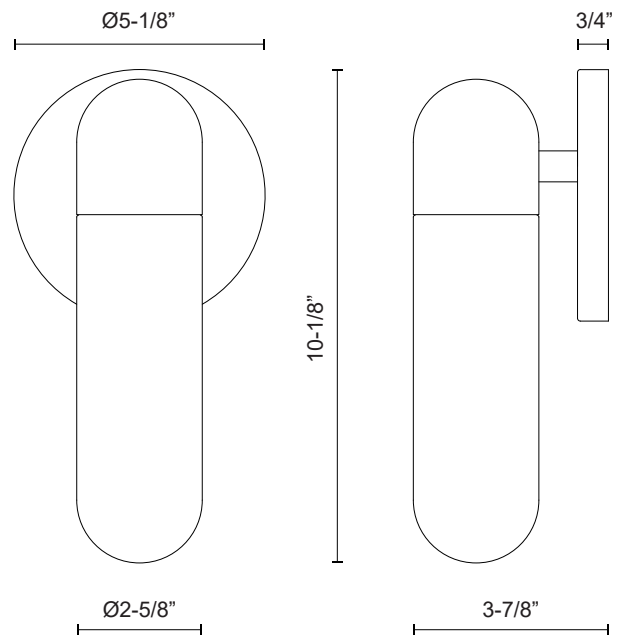

LIMA
EW73210

WALL

PROJECT

EW73210-BK/WC
Black/Clear Water
Glass

SPECIFICATION DETAILS

Fixture Dimensions	W2-5/8" x H10-1/8" x E3-7/8"
Height from center	7-1/2"
Lamp Type	Incandescent, T10, Medium Base
Wattage	1 x 60W
Voltage	120V
Glass Details	Clear Water Glass
ADA Compliant	Yes
Location	Wet, IP65
Bulbs Included	No
Illumination Direction	Omni-directional
Mounting Style	Wall Mount, Up or Down
Canopy Dimensions	D5-1/8" x E3/4"
Material	Aluminum + Glass
Paint Finish	BK02

* For custom options, consult factory for details.

* For warranty information, please visit www.kuzcolighting.com/warranty

DESCRIPTION

Discover modern sophistication with our simple yet striking pill-shaped Lima outdoor wall sconce. Crafted in matte black with water glass accents, this fixture seamlessly complements a contemporary exterior. The Lima bathes your outdoor space in warm, inviting illumination.

- Matte Black finish
- Ample Water Glass Shade
- Requires 1 x 60W medium based bulb (recommended T10)
- Exterior rated for outdoor or indoor use
- Perfect for front doors, garage, or bathroom usage

Finish
BK/WC - Black/Clear Water Glass