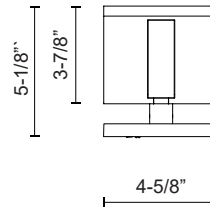

NEVIS EW7924

WALL

PROJECT

EW7924-GH
Graphite

EW7924-GY
Gray

SPECIFICATION DETAILS

Fixture Dimensions	W4-5/8" x H24-1/8" x E5-1/8"
Light Source	AC LED Module
Wattage	15W
Total Lumens	1200lm
Delivered Lumens	765lm*
Voltage	120V
Color Temperature	3000K
CRI (Ra)	90CRI
Optional Color Temps	2700K - 5000K Available, Minimum Order Quantities Apply
LED Rated Life	50,000 hours
Dimming	100% - 10%, ELV Dimmer (Not Included)
Glass Details	Frosted Glass
Location	Wet
Illumination Direction	Backlit
Mounting Style	All Orientation; Wall;
Canopy Dimensions	W4-5/8" x H4-5/8" x E1/2"
Paint Finish	GH01; GY01;

* For custom options, consult factory for details.

* For warranty information, please visit www.kuzcolighting.com/warranty

DESCRIPTION

An 24 inch long aluminum rectangle is bent forward from the bottom, just slightly enough for an unexpected touch of depth with this exterior use wall light. The LED light sources are concealed behind the metal rectangle projecting a glow on the illuminated surface that throws the modern design of the sconce into relief. In graphite or gray powder coat finish.