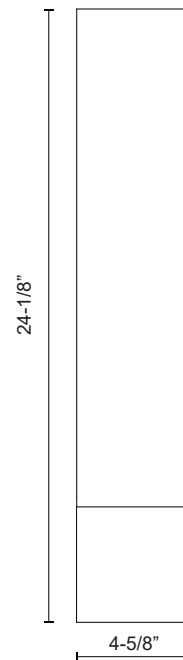

NEVIS EW7924

WALL

PROJECT

EW7924-GH
Graphite

EW7924-GY
Gray

SPECIFICATION DETAILS

Fixture Dimensions	W4-5/8" x H24-1/8" x E5-1/8"
Light Source	AC LED Module
Wattage	15W
Total Lumens	1200lm
Delivered Lumens	765lm*
Voltage	120V
Color Temperature	3000K
CRI (Ra)	90CRI
Optional Color Temps	2700K - 5000K Available, Minimum Order Quantities Apply
LED Rated Life	50,000 hours
Dimming	100% - 10%, ELV Dimmer (Not Included)
Glass Details	Frosted Glass
Location	Wet
Illumination Direction	Backlit
Mounting Style	All Orientation; Wall;
Canopy Dimensions	W4-5/8" x H4-5/8" x E1/2"
Paint Finish	GH01; GY01;

* For custom options, consult factory for details.

* For warranty information, please visit www.kuzcolighting.com/warranty

DESCRIPTION

An 24 inch long aluminum rectangle is bent forward from the bottom, just slightly enough for an unexpected touch of depth with this exterior use wall light. The LED light sources are concealed behind the metal rectangle projecting a glow on the illuminated surface that throws the modern design of the sconce into relief. In graphite or gray powder coat finish.