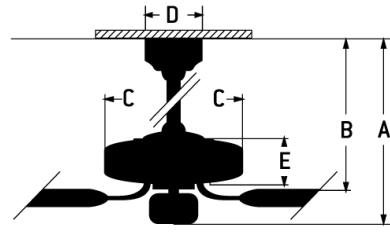

Specs

Blade Sweep Opt (in.)	72
Blades	3
Blade Pitch (deg)	15
Motor Size (MM)	165x70
Amps at High Speed	0.43
Watts (Hi Speed)	31.78
Energy Guide Watts	21
Energy Guide CFM	6382
Energy Guide CFM_Watts	309
Energy Guide Est. Yearly Energy Cost	6
High Speed (CFM)	8411
Low Speed (CFM)	4081.25
Carton Size (CU FT)	3.48

Dimensions

A:	14.50
A: w/o Light Kit -	14.34
B:	11
C:	7.48
D:	6.03
E:	5.31
Downrod Length (in.)	6

Bulb CCT	3000
Bulb Wattage	18
CRI	90
Light Kit Options	IncludedOptional
Lumens	878.70
Mounting Location	Damp
Shipping Weight (lbs.)	22.05
UPS Oversized	No
Warranty	Limited Lifetime Warranty