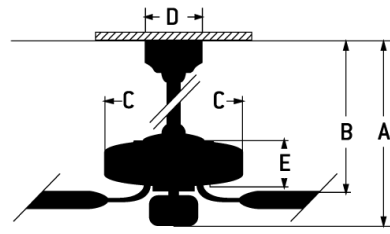

- Two options to Control fan: Included WIDC Handheld Control or Wi-Fi enabled Smart by Bond to use with most smart phones and devices
- Custom Envy 84" Blades Included Flat Black
- Dual Mount (Flat or Angled Ceiling up to 23°, Slope Mount with SMA180XXX adapter only-Sold Separately)
- FB, PN, W finishes Suitable for Damp Locations, FBSB and WSB finishes Indoor only
- Included (Optional) 18 Watt LED Light Kit (Dimmable); Optional Lens Cover Included
- Energy Saving, 6-Speed Reversible DC Motor
- 6 inch Downrod Included
- JA8/Title24 Compliant
- Energy Guide 7394 CFM, High Speed 9209 CFM

Specs

Blade Sweep Opt (in.)	84
Blades	3
Blade Pitch (deg)	15
Motor Size (MM)	165x70
Amps at High Speed	0.46
Watts (Hi Speed)	33.40
Energy Guide Watts	22
Energy Guide CFM	7394
Energy Guide CFM_Watts	334
Energy Guide Est. Yearly Energy Cost	6
High Speed (CFM)	9209
Low Speed (CFM)	5336.90
Carton Size (CU FT)	4.30

Dimensions

A:	14.50
A: w/o Light Kit -	14.34
B:	11
C:	7.48
D:	6.05
E:	5.31
Downrod Length (in.)	6

Bulb CCT	3000
Bulb Wattage	18
CRI	90
Light Kit Options	IncludedOptional
Lumens	878.70
Mounting Location	Damp
Shipping Weight (lbs.)	23.76
UPS Oversized	No
Warranty	Limited Lifetime Warranty