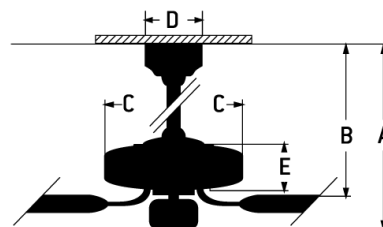

CRAFTMADE™

Eos 3 Light Bowl Indoor Ceiling Fan - ECF111xxx5

Eos 3 Light Bowl Ceiling Fan (Blades Included)

Color

Blade Finish

The Craftmade Eos 52" ceiling fan with white frost glass low profile bowl three light kit including dimmable LED bulbs features a smooth, 3-speed, reversible motor, updated blade arms, and reversible custom 52" blades. Optional remote controls are available (Sold Separately).

- Standard Pull Chain Speed Control
- Custom Eos Reversible Blades
- Dual Mount (Flat or Angled Ceiling up to 23°)
- Indoor Rated
- Included (Optional) 3 x 5 Watt LED Bulb Light Kit (Dimmable)
- Standard, 3-Speed Reversible Motor
- 6 inch Downrod Included
- Energy Guide 2933 CFM, High Speed 3907 CFM

Specs

Blade Sweep Opt (in.)	52
Blades	5
Blade Pitch (deg)	11
Motor Size (MM)	153x13
Amps at High Speed	0.49
Watts (Hi Speed)	59.25
Energy Guide Watts	38
Energy Guide CFM	2933
Energy Guide CFM_Watts	77
Energy Guide Est. Yearly	11
Energy Cost	
High Speed (CFM)	3907
Low Speed (CFM)	1829
Carton Size (CU FT)	1.62
Bulb CCT	3000K
Bulb Wattage	5
CRI	82
Light Kit Options	IncludedOptional
Lumens	1620
Mounting Location	Indoor
Shipping Weight (lbs.)	17.04
UPS Oversized	No

Dimensions

A:	16.57
B:	11.77
C:	11.65
D:	5.12
E:	3.94
Downrod Length (in.)	6

Warranty

Limited Lifetime Warranty

Craftmade • PO Box 612024 • Dallas, TX • 75261 • • • © 2024 All Rights Reserved