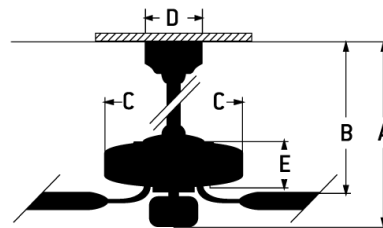

- Hard Wired, 4 Speed Control Included
- Custom Fuller Blades Included
- Dual Mount (Flat or Angled Ceiling up to 23°)
- Indoor Rated
- Included (Optional) 18 Watt LED Light Kit (Dimmable); Optional Lens Cover Included
- Standard, 3-Speed Reversible Motor
- 6 inch Downrod Included
- JA8/Title24 Compliant
- Energy Guide 2949 CFM, High Speed 4279 CFM

Specs

Blade Sweep Opt (in.)	52
Blades	3
Blade Pitch (deg)	15
Motor Size (MM)	153x15
Amps at High Speed	0.50
Watts (Hi Speed)	59.91
Energy Guide Watts	36
Energy Guide CFM	2949
Energy Guide CFM_Watts	82
Energy Guide Est. Yearly	10
Energy Cost	
High Speed (CFM)	4278
Low Speed (CFM)	1441
Carton Size (CU FT)	1.29
Bulb CCT	3000
Bulb Wattage	18
CRI	90
Light Kit Options	IncludedOptional
Lumens	820
Mounting Location	Indoor
Shipping Weight (lbs.)	15.87
UPS Oversized	No
Warranty	Limited Lifetime Warranty

Dimensions

A:	14.96
B:	12.72
C:	6.85
D:	5.83
E:	4.17
Downrod Length (in.)	6

Craftmade • PO Box 612024 • Dallas, TX • 75261 • • • © 2024 All Rights Reserved