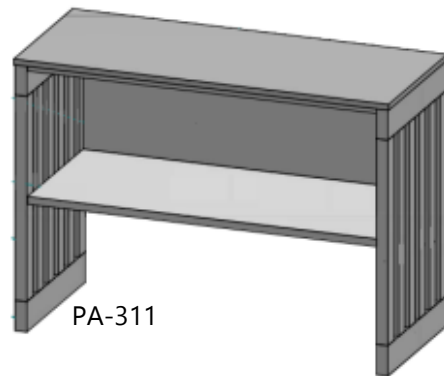

PUBLIC SPACES – Dynamic Palette

- CPT-10* Carpet Tile Corridor, TV Lounge Board Room & Meeting Room
- PA-108 Large Sofa at TV Lounge
- PA-203 Floor Lamp @ TV Lounge
- PA-206 Table Lamp @ TV Lounge
- PA-304 Laptop Table @ TV Lounge
- PA-305 Square Side Table @ TV Lounge
- PA-311 Food Delivery @ Console
- PA-308 Media Credenza @ TV Lounge
- PA-500 TV Lounge Artwork
- PA-505 Guest Engagement Wall Artwork
- WC-10 Wallcovering at TV Lounge
- WC-11 Wallcovering at Lobby, Breakfast Room and Public Restrooms