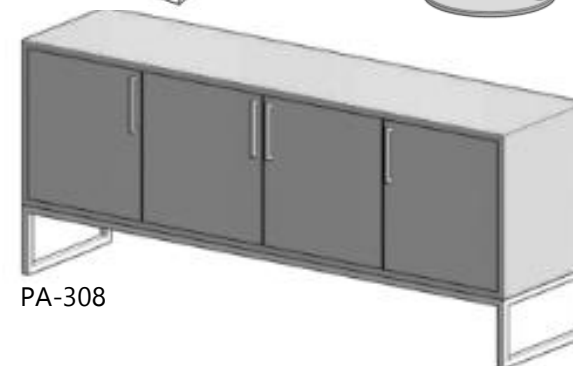

PUBLIC SPACES – Dynamic Palette

- CPT-10* Carpet Tile Corridor, TV Lounge Board Room & Meeting Room
- PA-108 Large Sofa at TV Lounge
- PA-203 Floor Lamp @ TV Lounge
- PA-206 Table Lamp @ TV Lounge
- PA-304 Laptop Table @ TV Lounge
- PA-305 Square Side Table @ TV Lounge
- PA-311 Food Delivery @ Console
- PA-308 Media Credenza @ TV Lounge
- PA-500 TV Lounge Artwork
- PA-505 Guest Engagement Wall Artwork
- WC-10 Wallcovering at TV Lounge
- WC-11 Wallcovering at Lobby, Breakfast Room and Public Restrooms

*Multiple Options