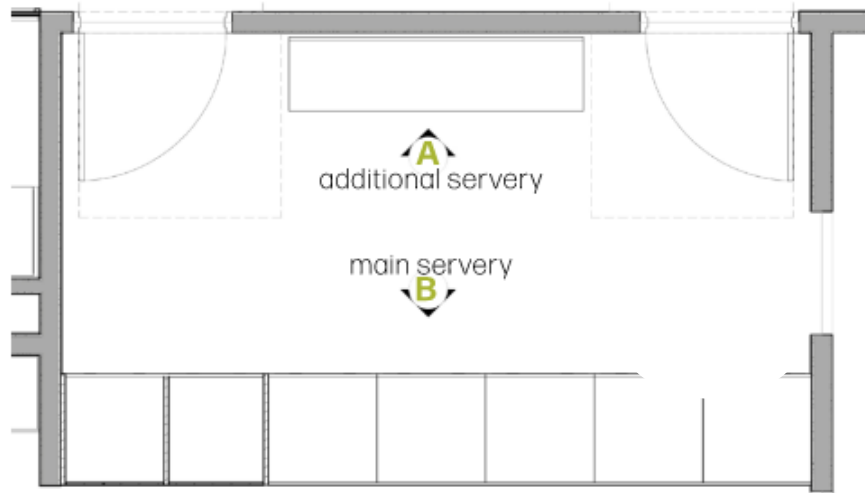

PUBLIC SPACES – Dynamic Palette

- PA-802 Breakfast Servery
- PL-01 Plastic Laminate - Dark
- ST-01 Quartz @ Public Area
- T-01 Floor Tile
- T-01.1 Tile Base
- WC-11 Wallcovering @ Breakfast Room