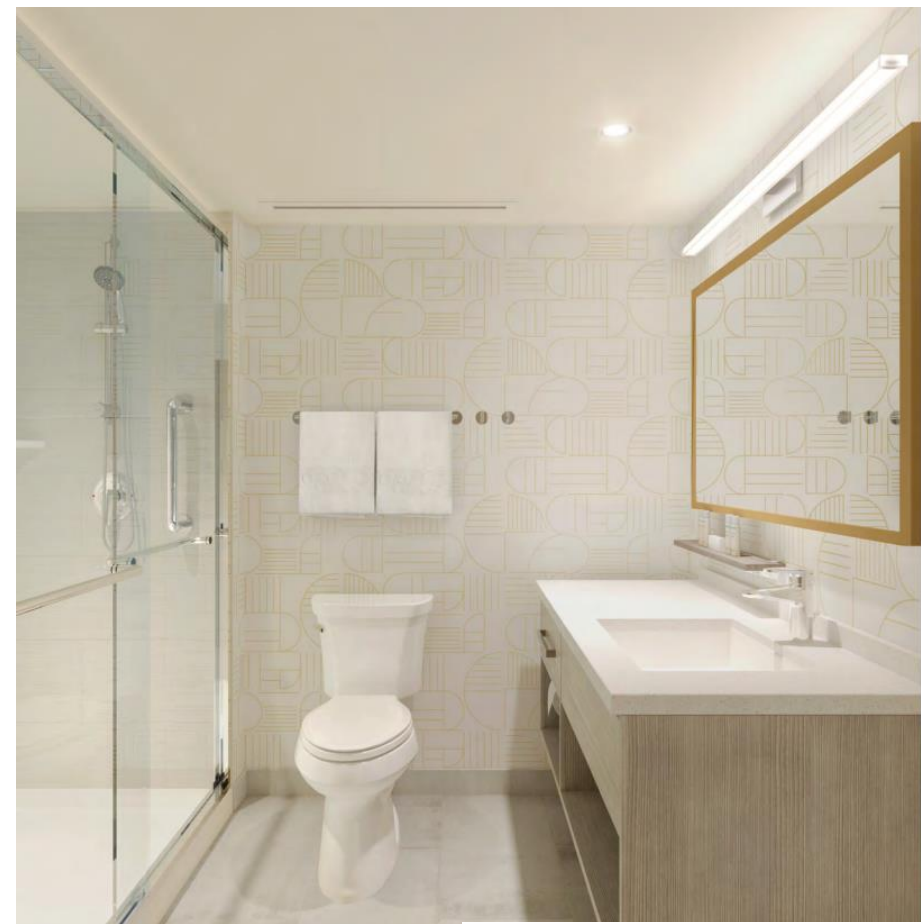

*Multiple Options

GUEST BATH – Dynamic Palette

- GR-203 Vanity Sconce
- GR-302 Vanity @ Guest Bath (Left & Right)
- GR-303 Accessible Vanity @ Guest Bath
- GR-321 Wall Shelf @ Bathroom
- GR-324 Wall Shelf @ Accessible Bathroom
- GR-501 Vanity Mirror
- SS-01 Shower Surround
- ST-01 Quartz
- T-01 Floor Tile
- T-01.1 Tile Base
- WC-02 Wallcovering