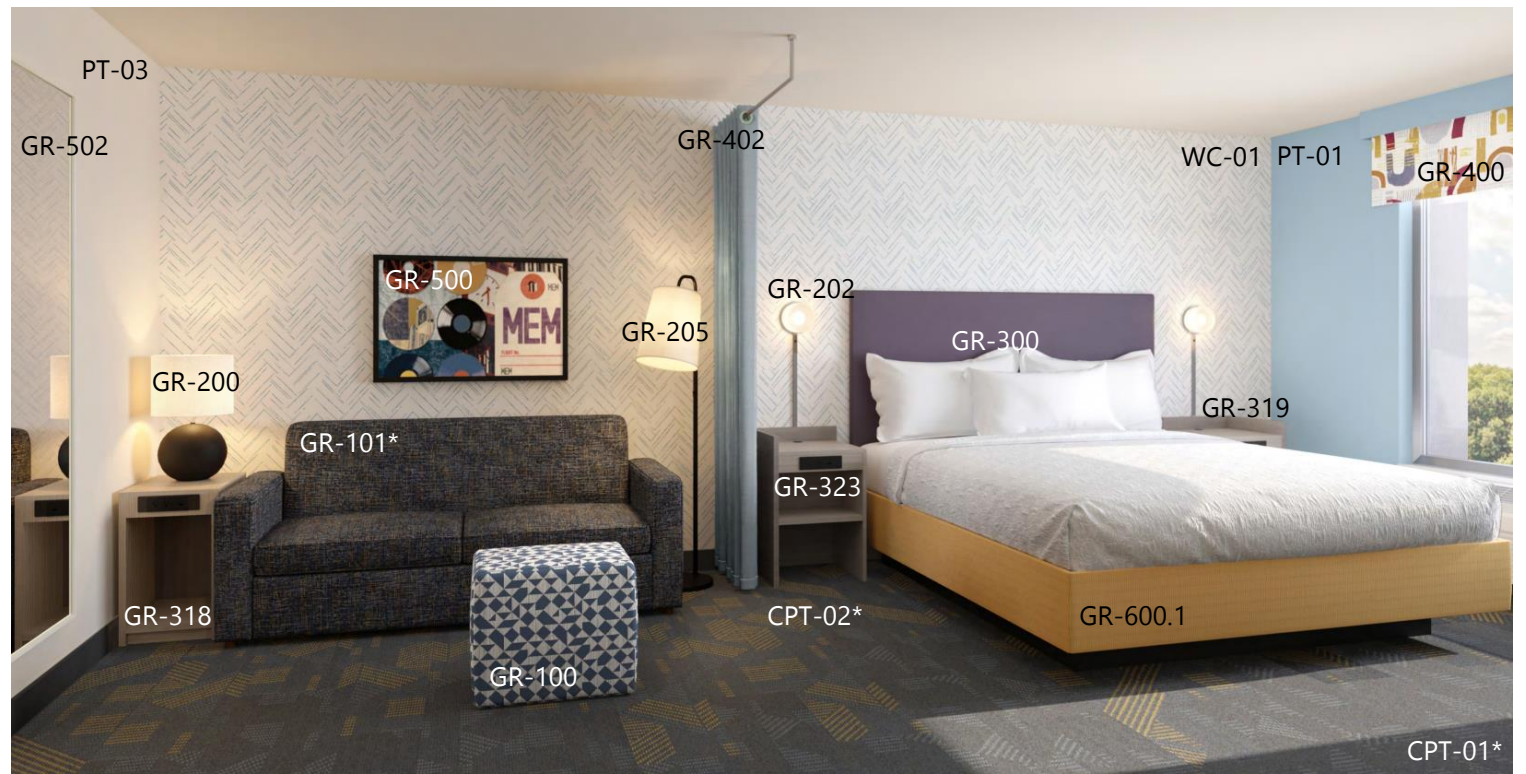

*Multiple Options

GUESTROOM – Dynamic Palette

- CPT-01* Main Carpet Tile
- CPT-02* Accent Carpet Tile
- GR-100* Ottoman at Guestroom
- GR-101* Sofa at Guestroom
- GR-102* Dining Chair at One Bedroom Suite
- GR-200 Guest Side Table Lamp
- GR-202 Nightstand Sconce
- GR-205 Floor Lamp @ Guest Suites
- GR-300 Headboard Upholstery
- GR-317 Dining Table @ One Bedroom Suite
- GR-318 Side Table @ Sofa
- GR-319 Nightstand @ Right
- GR-323 Nightstand @ Left
- GR-400 Blackout and Sheer Roller Shade
- GR-402 Divider Drapery
- GR-403 Closet Drapery Guest Suites
- GR-500 Artwork at Sleeper Sofa
- GR-502 Full Length Mirror
- GR-600.1 Queen Box Spring Cover
- PT-01 Guest Suite Window Wall Accent
- PT-03 Guest Suite General Walls
- WC-01 Wallcovering at Headboard and Sofa Wall