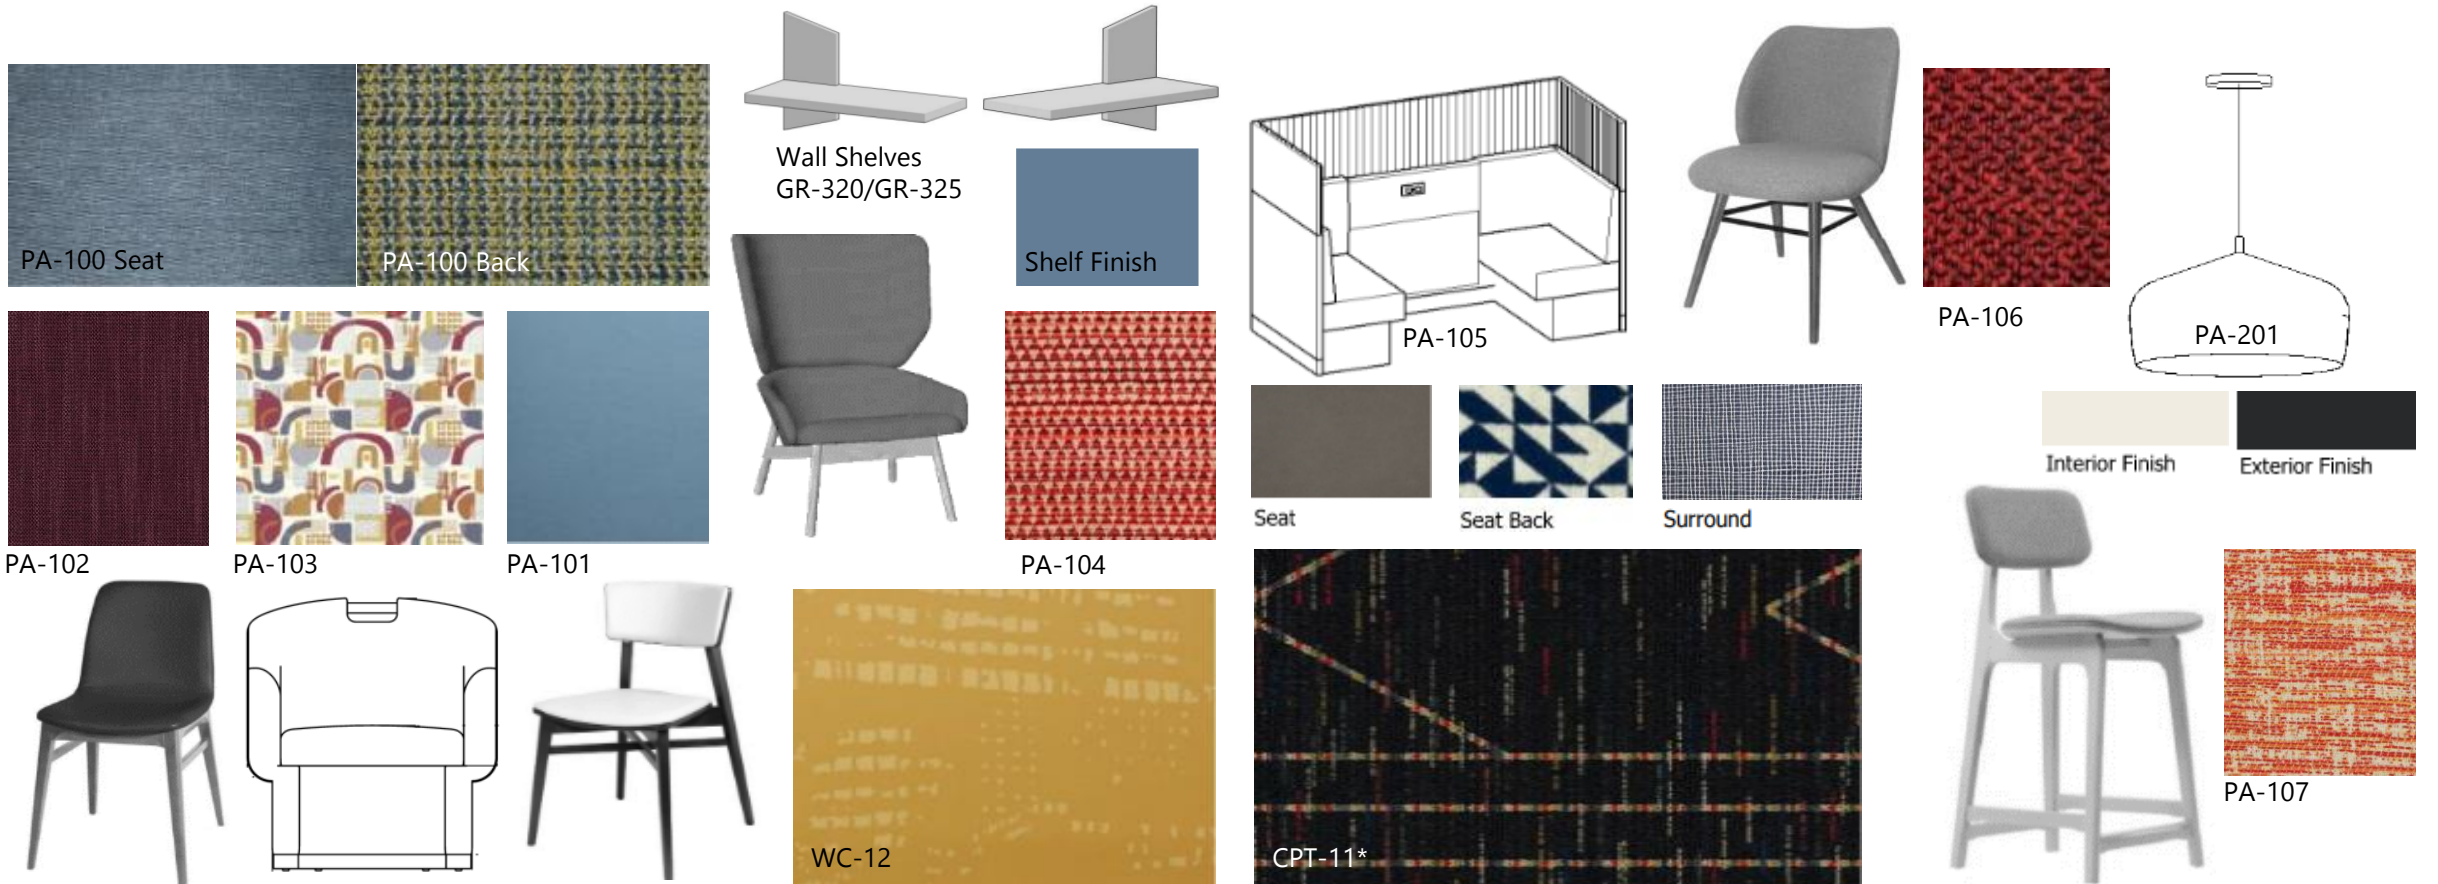

PUBLIC SPACES – Dynamic Palette

- CPT-11 Carpet Tile Lobby Inset
- PA-100 Central Banquette
- PA-101 Dining Chair @ 2 Top Square Table*
- PA-102 Dining Chair @ Banquette
- PA-103 Lounge Chair @ Banquette
- PA-104 Lounge Chair at Lobby
- PA-105 Focus Booth
- PA-106 Dining Chair @ 4 Top Tables*
- PA-107 Counter Stool @ Perch
- PA-201 Pendant Lighting @ Focus Booth
- PA-300 Square 2 Top Dining Table
- PA-301 Round 2 Top Dining Table
- PA-302 Rectangular 4 Top dining Table
- PA-303 Tea Height Round Table
- PA-306 Dining Table @ Booth
- PA-307 ADA Dining Table
- PA-800 Perch Table
- PA-803 Coffee and Hydration Station
- WC-12 Wallcovering, Hydration Station Servery

*Multiple Options