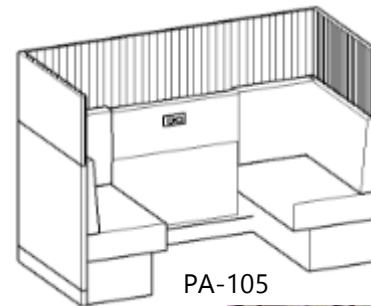

PUBLIC SPACES – Vibrant Palette

- CPT-11 Carpet Tile Lobby Inset
- PA-100 Central Banquette
- PA-101 Dining Chair @ 2 Top Square Table*
- PA-102 Dining Chair @ Banquette
- PA-103 Lounge Chair @ Banquette
- PA-104 Lounge Chair at Lobby
- PA-105 Focus Booth
- PA-106 Dining Chair @ 4 Top Tables*
- PA-107 Counter Stool @ Perch
- PA-201 Pendant Lighting @ Focus Booth
- PA-300 Square 2 Top Dining Table
- PA-301 Round 2 Top Dining Table
- PA-302 Rectangular 4 Top dining Table
- PA-303 Tea Height Round Table
- PA-306 Dining Table @ Booth
- PA-307 ADA Dining Table
- PA-800 Perch Table
- PA-803 Coffee and Hydration Station
- WC-12 Wallcovering, Hydration Station and Servery

*Multiple Options