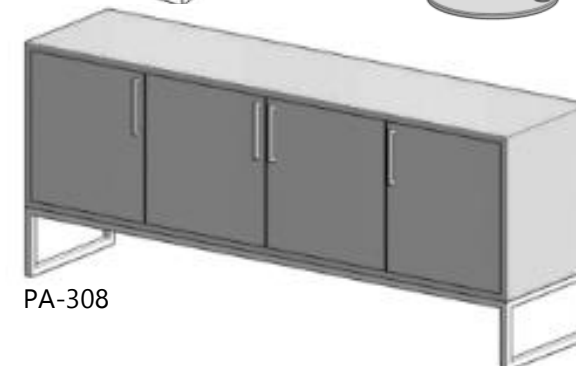

PA-308

CPT-10*

*Multiple Options

PUBLIC SPACES – Vibrant Palette

- PA-802 Breakfast Servery
- PL-01 Plastic Laminate - Light
- ST-01 Quartz @ Public Area
- T-01 Floor Tile
- T-01.1 Tile Base
- WC-11 Wallcovering @ Breakfast Room