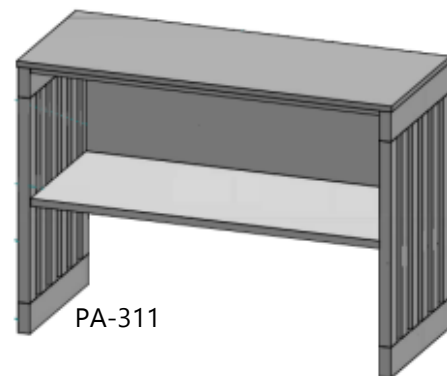

PUBLIC SPACES – Vibrant Palette

- CPT-10* Carpet Tile Corridor, TV Lounge Board Room & Meeting Room
- PA-108 Large Sofa at TV Lounge
- PA-203 Floor Lamp @ TV Lounge
- PA-206 Table Lamp @ TV Lounge
- PA-304 Laptop Table @ TV Lounge
- PA-305 Square Side Table @ TV Lounge
- PA-311 Food Delivery @ Console
- PA-308 Media Credenza @ TV Lounge
- PA-500 TV Lounge Artwork
- PA-505 Guest Engagement Wall Artwork
- WC-10 Wallcovering at TV Lounge
- WC-11 Wallcovering at Lobby, Breakfast Room and Public Restrooms

PA-311

*Multiple Options