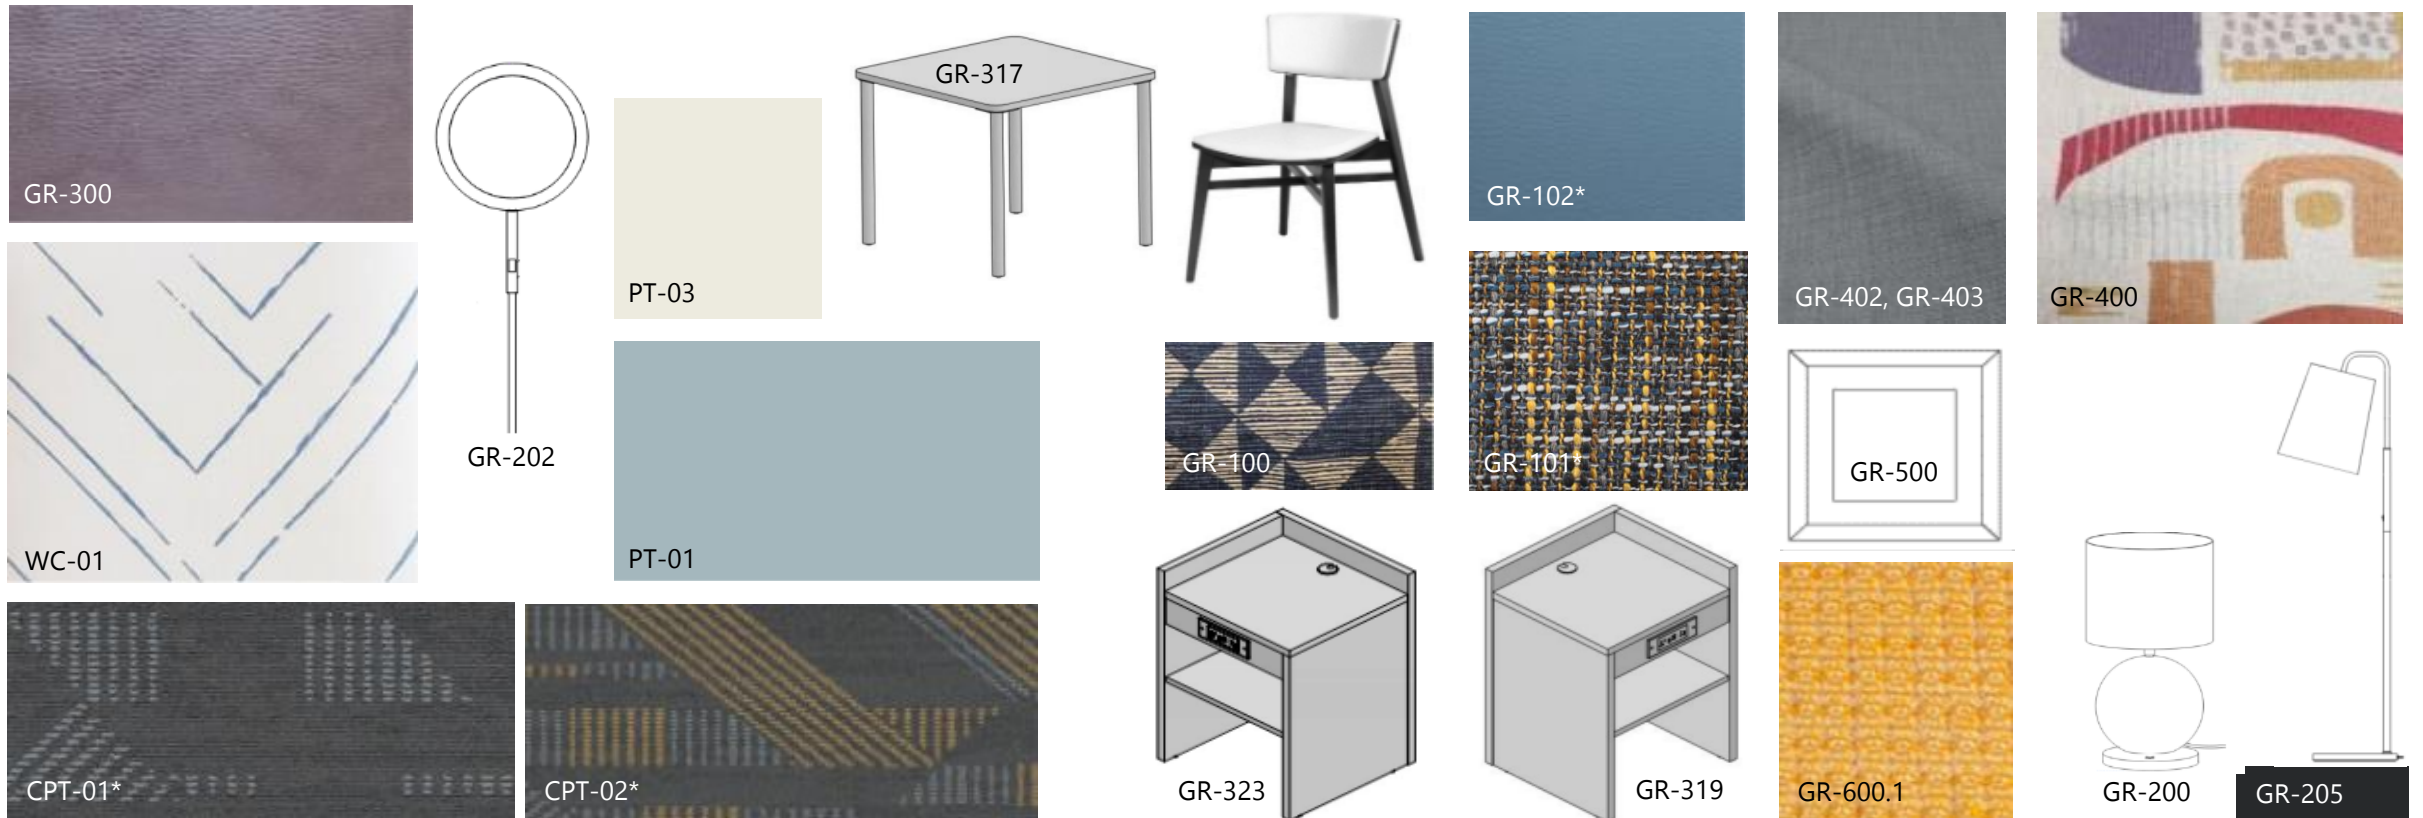

GUESTROOM – Dynamic Palette

- CPT-01* Main Carpet Tile
- CPT-02* Accent Carpet Tile
- GR-100* Ottoman at Guestroom
- GR-101* Sofa at Guestroom
- GR-102* Dining Chair at One Bedroom Suite
- GR-200 Guest Side Table Lamp
- GR-202 Nightstand Sconce
- GR-205 Floor Lamp @ Guest Suites
- GR-300 Headboard Upholstery
- GR-317 Dining Table @ One Bedroom Suite
- GR-318 Side Table @ Sofa
- GR-319 Nightstand @ Right
- GR-323 Nightstand @ Left
- GR-400 Blackout and Sheer Roller Shade
- GR-402 Divider Drapery
- GR-403 Closet Drapery Guest Suites
- GR-500 Artwork at Sleeper Sofa
- GR-502 Full Length Mirror
- GR-600.1 Queen Box Spring Cover
- PT-01 Guest Suite Window Wall Accent
- PT-03 Guest Suite General Walls
- WC-01 Wallcovering at Headboard and Sofa Wall

*Multiple Options