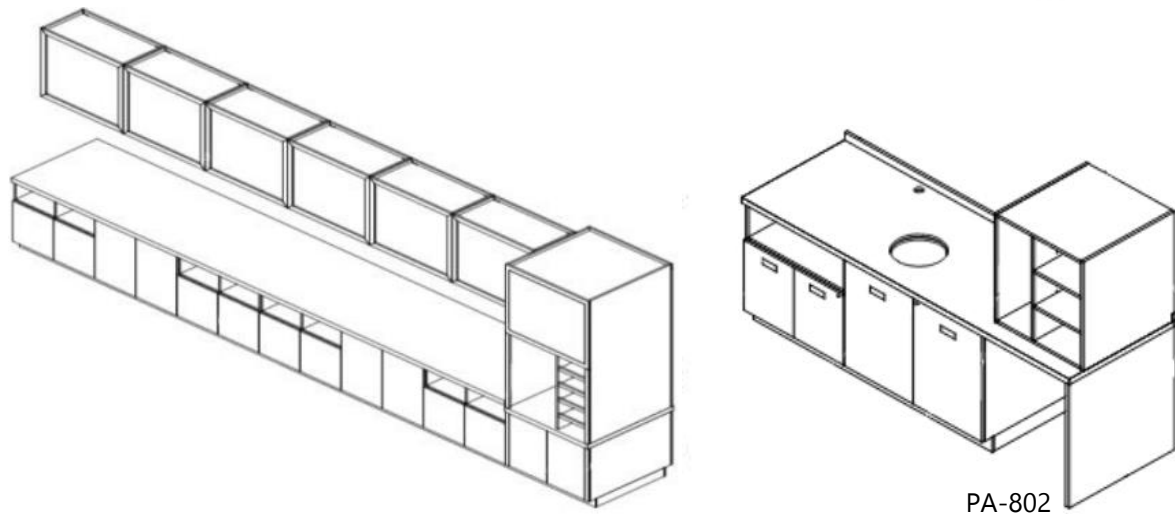

PUBLIC SPACES – Dynamic Palette

- PA-802 Breakfast Servery
- PL-01 Plastic Laminate - Dark
- ST-01 Quartz @ Public Area
- T-01 Floor Tile
- T-01.1 Tile Base
- WC-11 Wallcovering @ Breakfast Room