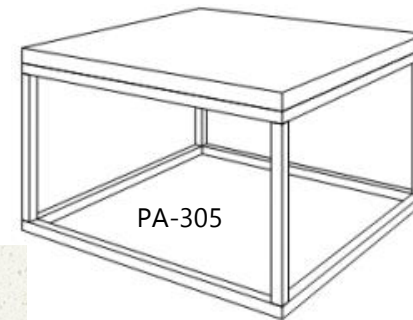

PUBLIC SPACES – Dynamic Palette

- CPT-10* Carpet Tile Corridor, TV Lounge Board Room & Meeting Room
- PA-108 Large Sofa at TV Lounge
- PA-203 Floor Lamp @ TV Lounge
- PA-206 Table Lamp @ TV Lounge
- PA-304 Laptop Table @ TV Lounge
- PA-305 Square Side Table @ TV Lounge
- PA-311 Food Delivery @ Console
- PA-308 Media Credenza @ TV Lounge
- PA-500 TV Lounge Artwork
- PA-505 Guest Engagement Wall Artwork
- WC-10 Wallcovering at TV Lounge
- WC-11 Wallcovering at Lobby, Breakfast Room and Public Restrooms

Casegood finishes