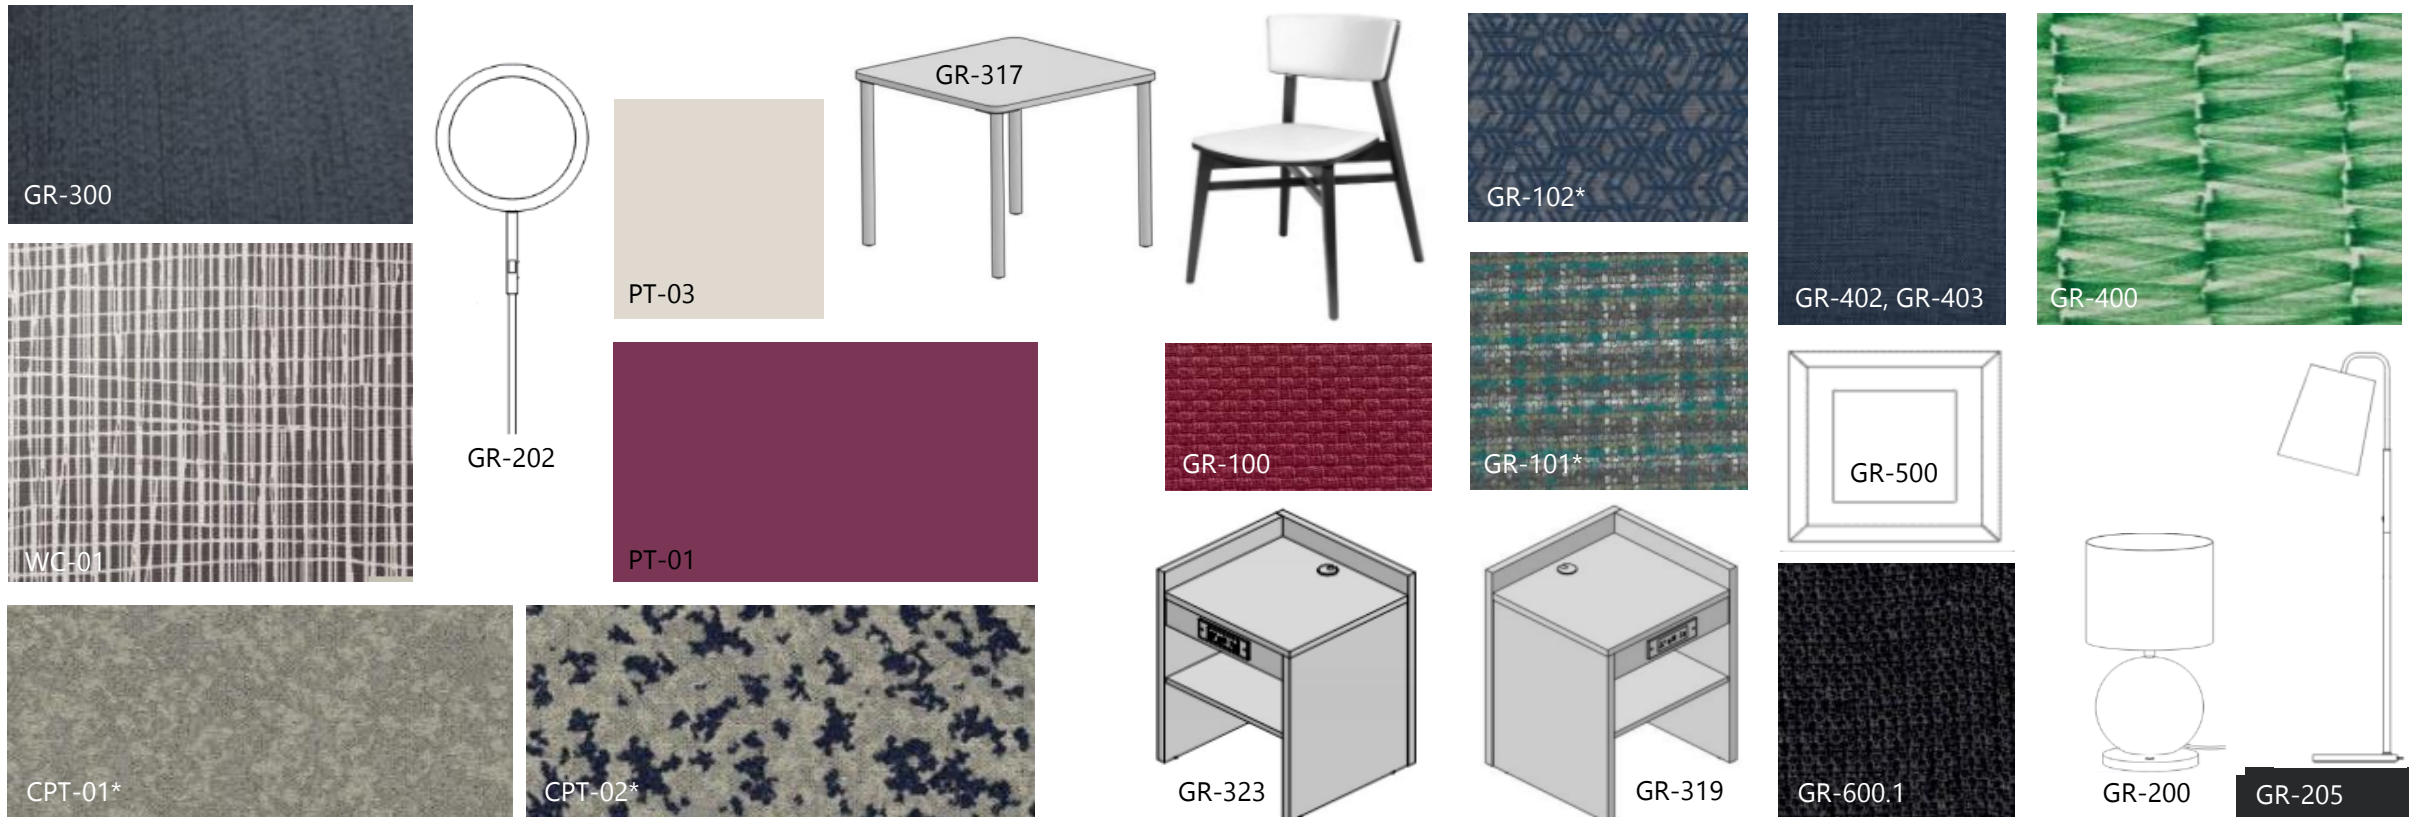

Backplate Finish

Interior Finish

Bottom Shade Finish

*Multiple Options

GUESTROOM – Vibrant Palette

- CPT-01* Main Carpet Tile
- CPT-02* Accent Carpet Tile
- GR-100* Ottoman at Guestroom
- GR-101* Sofa at Guestroom
- GR-102* Dining Chair at One Bedroom Suite
- GR-200 Guest Side Table Lamp
- GR-202 Nightstand Sconce
- GR-205 Floor Lamp @ Guest Suites
- GR-300 Headboard Upholstery
- GR-317 Dining Table @ One Bedroom Suite
- GR-318 Side Table @ Sofa
- GR-319 Nightstand @ Right
- GR-323 Nightstand @ Left
- GR-400 Blackout and Sheer Roller Shade
- GR-402 Divider Drapery
- GR-403 Closet Drapery Guest Suites
- GR-500 Artwork at Sleeper Sofa
- GR-502 Full Length Mirror
- GR-600.1 Queen Box Spring Cover
- PT-01 Guest Suite Window Wall Accent
- PT-03 Guest Suite General Walls
- WC-01 Wallcovering at Headboard and Sofa Wall