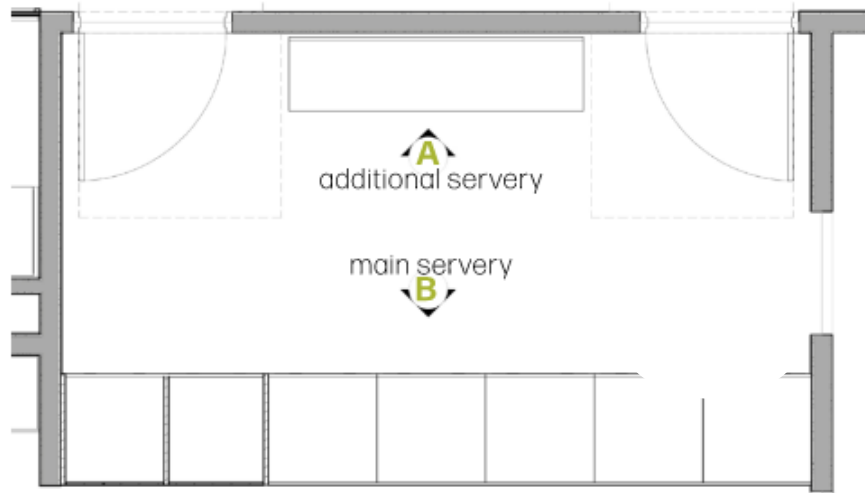

PA-308

CPT-10*

*Multiple Options

PUBLIC SPACES – Vibrant Palette

- PA-802 Breakfast Servery
- PL-01 Plastic Laminate - Light
- ST-01 Quartz @ Public Area
- T-01 Floor Tile
- T-01.1 Tile Base
- WC-11 Wallcovering @ Breakfast Room