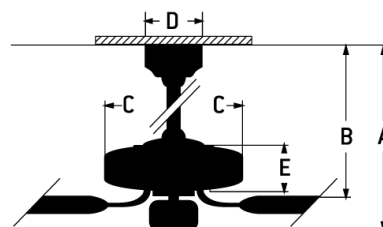

CRAFTMADE™

Gibson Indoor Fan - GBN52xxx5

Gibson Ceiling Fan (Blades Included)

Color

The Gibson 52" Smart ceiling fan delivers style, convenience and exceptional performance with an energy saving 6-speed, reversible DC motor, set of five reversible custom blades and integrated clear glass dome light kit with 3 x 7W dimmable LED bulbs included. The Gibson is easily controlled with included remote or the integrated Wi-Fi featuring breeze and timer functions compatible for use with most smart home devices, smart phones and systems with no additional hub needed.

- Two options to Control fan: Included WIDC Handheld Control or Wi-Fi enabled Smart by Bond to use with most smart phones and devices
- Custom Reversible Gibson Blades Included Flat Black/Greywood
- Dual Mount (Flat or Angled Ceiling up to 23°, Slope Mount with SMA180XXX adapter only-Sold Separately)
- Suitable for Indoor only
- Integrated 3 x 7 Watt LED-†Bulb Light Kit (Dimmable)
- Energy Saving, 6-Speed Reversible DC Motor
- 6 inch Downrod Included
- Energy Guide 3582 CFM, High Speed 5824 CFM

Specs

Blade Sweep Opt (in.)	52
Blades	5
Blade Pitch (deg)	11.70
Motor Size (MM)	123x67.3
Amps at High Speed	0.40
Watts (Hi Speed)	28.26
Energy Guide Watts	17
Energy Guide CFM	3582
Energy Guide CFM_Watts	208
Energy Guide Est. Yearly Energy Cost	5
High Speed (CFM)	5824
Low Speed (CFM)	1041
Carton Size (CU FT)	1.95
Bulb CCT	3000
Bulb Wattage	7
CRI	80
Light Kit Options	Integrated
Lumens	2105

Dimensions

A:	18.57
B:	12.19
C:	9.61
D:	5.83
E:	3.58
Downrod Length (in.)	6

Mounting Location	Indoor
Shipping Weight (lbs.)	19.73
UPS Oversized	No
Warranty	Limited Lifetime Warranty

Craftmade • PO Box 612024 • Dallas, TX • 75261 • • • © 2024 All Rights Reserved