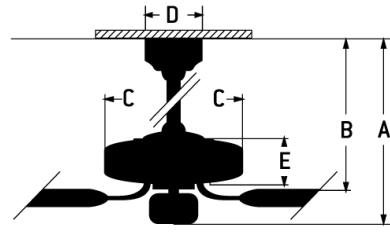

- Two options to Control fan: Included WIDC Handheld Control or Wi-Fi enabled Smart by Bond to use with most smart phones and devices
- Custom Reversible Gregory Blades Included Flat Black/Greywood
- Dual Mount (Flat or Angled Ceiling up to 23°, Slope Mount with SMA180XXX adapter only-Sold Separately)
- Suitable for Indoor only
- Included (Optional) 18 Watt LED Light Kit (Dimmable); Optional Lens Cover Included
- Energy Saving, 6-Speed Reversible DC Motor
- 6 inch Downrod Included
- JA8/Title24 Compliant
- Energy Guide 2944 CFM, High Speed 4395 CFM

Specs

Blade Sweep Opt (in.)	56
Blades	4
Blade Pitch (deg)	12
Motor Size (MM)	153x8
Amps at High Speed	0.47
Watts (Hi Speed)	33.55
Energy Guide Watts	21
Energy Guide CFM	2944
Energy Guide CFM_Watts	141
Energy Guide Est. Yearly	6
Energy Cost	
High Speed (CFM)	4395
Low Speed (CFM)	1300.07
Carton Size (CU FT)	1.53
Bulb CCT	3000

Dimensions

A:	16.10
A: w/o Light Kit -	15.26
A: 2nd DR w/o Light	15.26
B:	14.50
C:	8.70
D:	5.91
E:	5.28
Downrod Length (in.)	6

Bulb Wattage	18
CRI	93.30
Light Kit Options	IncludedOptional
Lumens	958.06
Mounting Location	Indoor
Shipping Weight (lbs.)	16.93
UPS Oversized	No
Warranty	Limited Lifetime Warranty