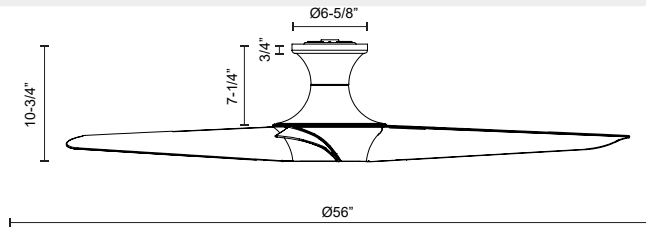

alora mood

P. 1.855.855.8926

CANADA: 19054 28TH Avenue Surrey - BC V3Z 6M3

USA: 3035 E. Lone Mountain Rd - Las Vegas, NV, 89081

EMIKO HF523056

FIXTURE DIMENSIONS	D56" x H10 3/4"
LIGHT SOURCE	LED
MAX WATTAGE	Total 53W Max [20W LED + Max 33W Motor]
TOTAL LUMENS	1900lm
DELIVERED LUMENS	1114lm
VOLTAGE	120V
COLOR TEMPERATURE	3000K
CRI (RA)	90CRI
DIMMABLE	Integrated Dimming with Remote
DIFFUSER DETAILS	Polymeric Diffuser
MATERIAL	Steel & Aluminum Body, ABS Blade
SLOPED CEILING ADAPTABLE	No
LOCATION	Damp
CANOPY DIMENSIONS	D6 5/8" x H7 1/4"
MINIMUM DISTANCE TO FLOOR	84"
CEILING TO BLADE DISTANCE	7-1/4" Minimal
MINIMUM HANG HEIGHT	11"
BLADE	3 Blades @ 23 Degrees Pitch
CONTROL	Remote Control
FAN RPM	6 Speed (Reversible), 50-130rpm
CFM	6000 Max
AIRFLOW EFFICIENCY (CFM/WATT)	786 Max
ESTIMATED YEARLY ENERGY COST (\$)	6
PAINT FINISH	MB01; WH01;

[D - Diameter, L - Length, W - Width, H - Height, E - Extension]

AVAILABLE FINISHES:

HF523056MB
Matte Black

HF523056WH
White

*For complete warranty terms, please visit: www.aloralighting.com/warranty

WWW.ALORAMOOD.COM