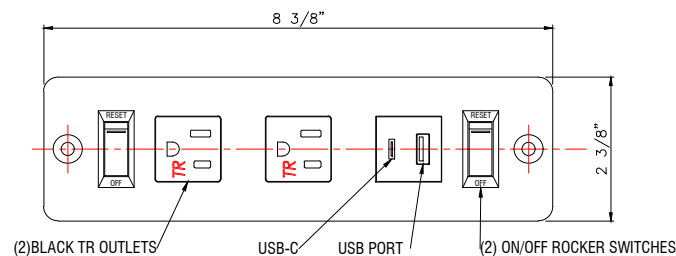

DATE : 2023 / 05 / 26

REV	DATE	SCALE
X		1 :1
		DESIGNED BY
		RD

APPROVED BY	DATE

SIDE VIEW

TOP VIEW

FRONT VIEW