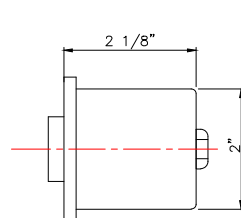

535 PRINCELAND COURT
CORONA CA 92879
P: 951.340.2475
JSASSOCIATES.COM

PRODUCT ID

JA01

ITEM NO.: JA01

ITEM NAME: POWER OUTLET

DIM: 8-3/8"L x 2-3/8"W x 2-1/8"D

QTY: /// EA

MATERIAL: ALUMINUM ALLOY

DATE : 2023 / 05 / 26

REV	DATE	SCALE
X		1 :1
		DESIGNED BY
		RD

APPROVED BY	DATE

SIDE VIEW

TOP VIEW

FRONT VIEW