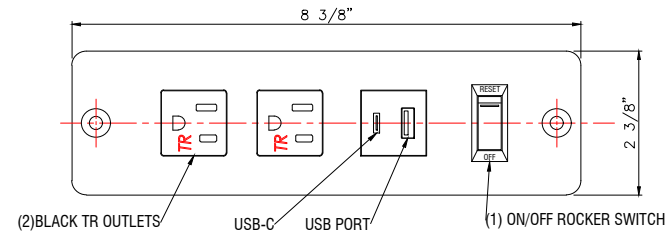

DATE : 2023 / 05 / 26

REV	DATE	SCALE
X		1 :1
		DESIGNED BY
		RD

APPROVED BY	DATE

SIDE VIEW

TOP VIEW

FRONT VIEW