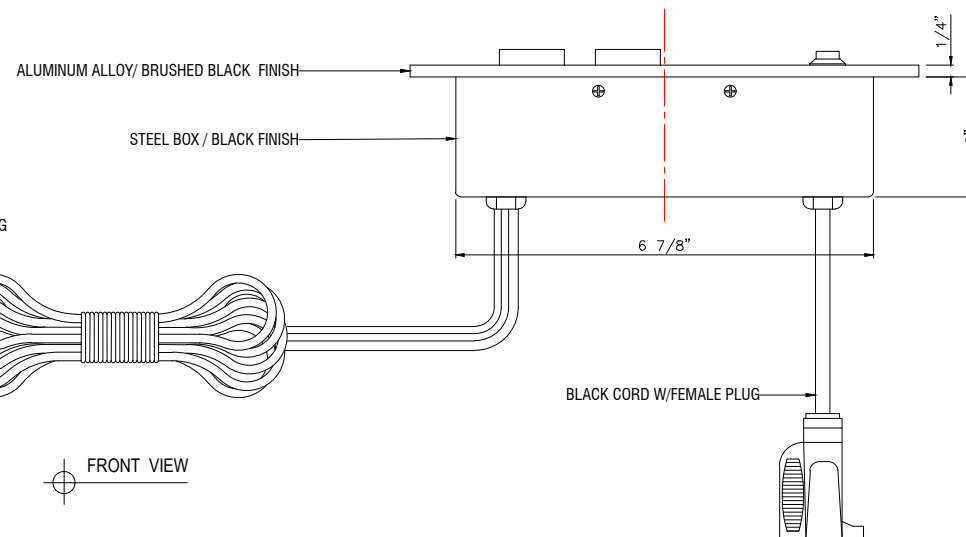

DATE : 2023 / 05 / 26

REV	DATE	SCALE
X		1 :1
		DESIGNED BY
		RD

APPROVED BY	DATE

SIDE VIEW

TOP VIEW

FRONT VIEW