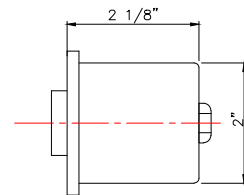

DATE : 2023 / 05 / 26

REV	DATE	SCALE
X		1 :1
		DESIGNED BY
		RD

APPROVED BY	DATE

SIDE VIEW

TOP VIEW

FRONT VIEW