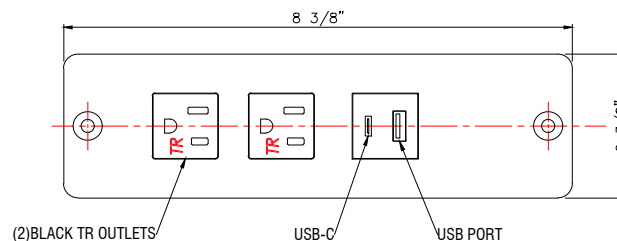

DATE : 2023 / 05 / 26

REV	DATE	SCALE
X		1 :1
		DESIGNED BY
		RD

APPROVED BY	DATE

SIDE VIEW

TOP VIEW

FRONT VIEW