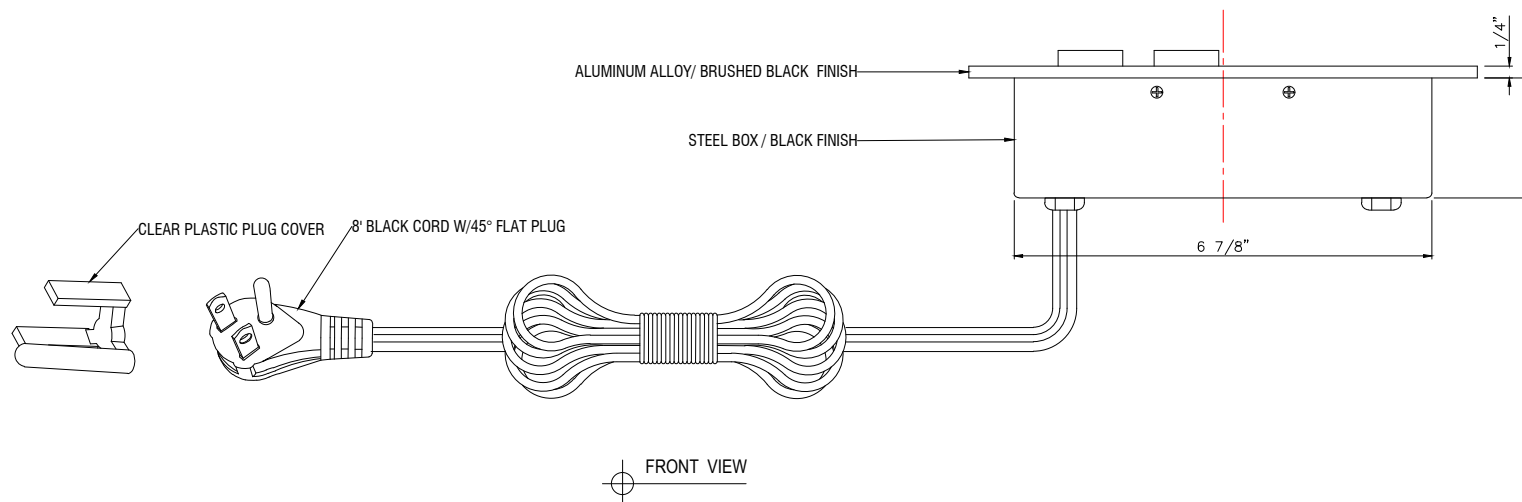

535 PRINCELAND COURT
CORONA CA 92879
P: 951.340.2475
JSASSOCIATES.COM

PRODUCT ID

JA02A

ITEM NO.: JA02A

ITEM NAME: POWER OUTLET

DIM: 8-3/8"L x 2-3/8"W x 2-1/8"D

QTY: /// EA

MATERIAL: ALUMINUM ALLOY

DATE : 2023 / 05 / 26

REV	DATE	SCALE
X		1 :1
		DESIGNED BY
		RD

APPROVED BY	DATE

SIDE VIEW

TOP VIEW

FRONT VIEW