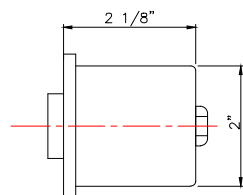

DATE : 2023 / 05 / 26

REV	DATE	SCALE
X		1 :1
		DESIGNED BY
		RD

APPROVED BY	DATE

SIDE VIEW

TOP VIEW

FRONT VIEW