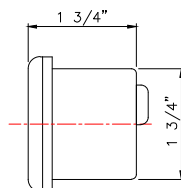

JSA

535 PRINCELAND COURT
CORONA CA 92879
P: 951.340.2475
JSASSOCIATES.COM

PRODUCT ID

JA04A

ITEM NO.: JA04A

ITEM NAME: POWER OUTLET

DIM: 6-3/4"L x 2-1/4"W x 1-3/4"D

QTY: /// EA

///

DATE : 2023 / 05 / 26

REV	DATE	SCALE
X		1 :1
		DESIGNED BY
		RD

APPROVED BY

DATE

SIDE VIEW

TOP VIEW

FRONT VIEW