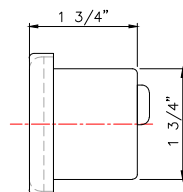

535 PRINCELAND COURT
CORONA CA 92879
P: 951.340.2475
JSASSOCIATES.COM

PRODUCT ID

JA07

ITEM NO.: JA07

ITEM NAME: POWER OUTLET

DIM: 6-3/4" L x 2-1/4" W x 1-3/4" D

QTY: /// EA

MATERIAL: PLASTIC

DATE : 2023 / 05 / 26

REV	DATE	SCALE
X		1 : 1
		DESIGNED BY
		RD

APPROVED BY	DATE

SIDE VIEW

TOP VIEW

FRONT VIEW