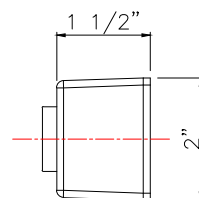

535 PRINCELAND COURT  
 CORONA CA 92879  
 P: 951.340.2475  
 JSASSOCIATES.COM

PRODUCT ID

**JA09A**

ITEM NO.: JA09A

ITEM NAME: POWER OUTLET

DIM: 7-1/4"L x 2"W x 1-1/2"D

QTY: /// EA

MATERIAL: PLASTIC

DATE : 2023 / 05 / 26

REV	DATE	SCALE
X		1 : 1
		DESIGNED BY
		RD

APPROVED BY	DATE

SIDE VIEW

TOP VIEW

FRONT VIEW