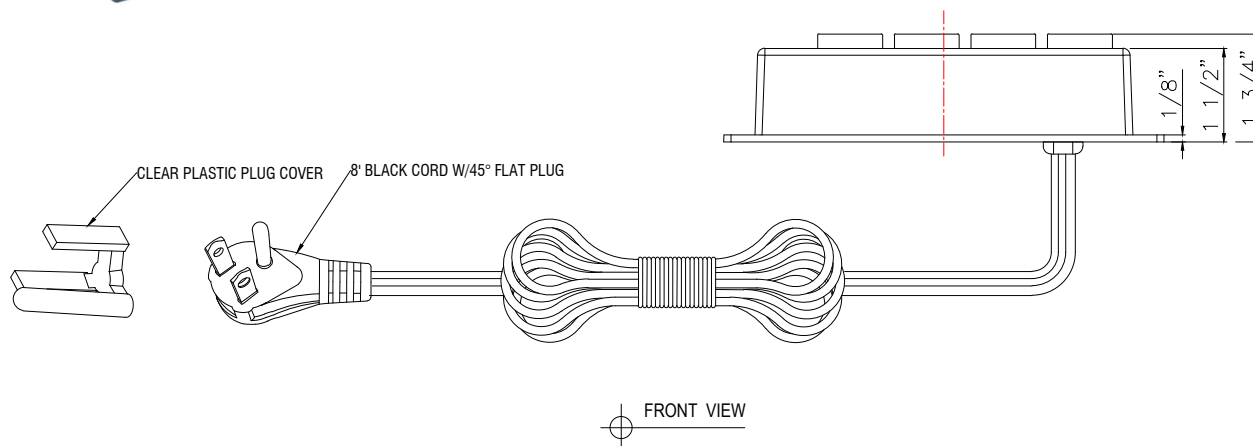

535 PRINCELAND COURT  
 CORONA CA 92879  
 P: 951.340.2475  
 JSASSOCIATES.COM

PRODUCT ID

**JA09A**

ITEM NO.: JA09A

ITEM NAME: POWER OUTLET

DIM: 7-1/4"L x 2"W x 1-1/2"D

QTY: /// EA

MATERIAL: PLASTIC

DATE : 2023 / 05 / 26

REV	DATE	SCALE
X		1 : 1
		DESIGNED BY
		RD

APPROVED BY	DATE

SIDE VIEW

TOP VIEW

FRONT VIEW