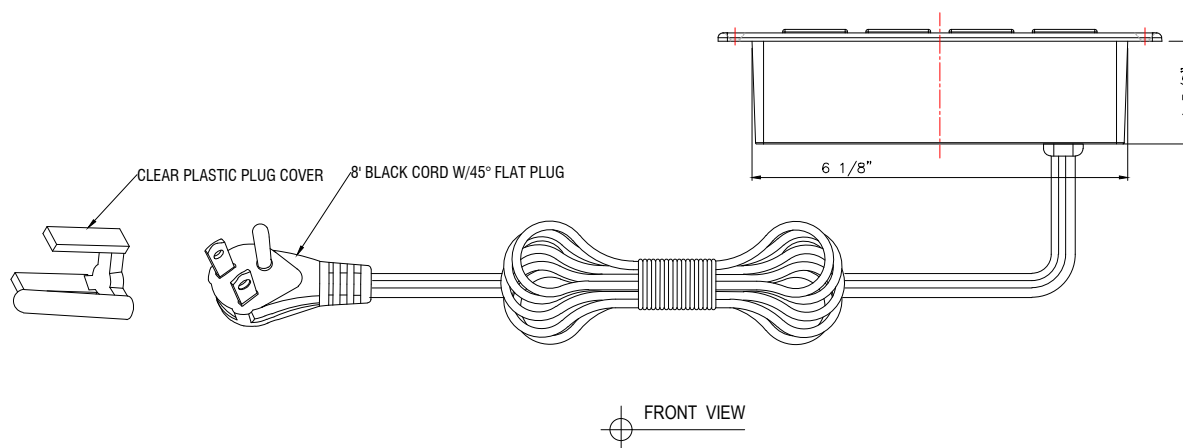

DATE : 2023 / 05 / 26

REV	DATE	SCALE
X		1 :1
		DESIGNED BY
		RD

APPROVED BY	DATE

SIDE VIEW

TOP VIEW

(4) TR OUTLETS

FRONT VIEW