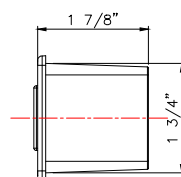

DATE : 2023 / 05 / 26

REV	DATE	SCALE
X		1 :1
		DESIGNED BY
		RD

APPROVED BY	DATE

SIDE VIEW

TOP VIEW

(4) TR OUTLETS

FRONT VIEW