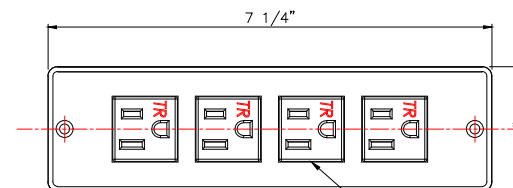

DATE : 2023 / 05 / 26

REV	DATE	SCALE
X		1 :1
		DESIGNED BY
		RD

APPROVED BY	DATE

SIDE VIEW

TOP VIEW

(4) TR OUTLETS

FRONT VIEW