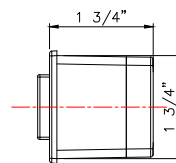

DATE : 2023 / 05 / 26

REV	DATE	SCALE
X		1 :1
		DESIGNED BY
		RD

APPROVED BY	DATE

SIDE VIEW

TOP VIEW

FRONT VIEW